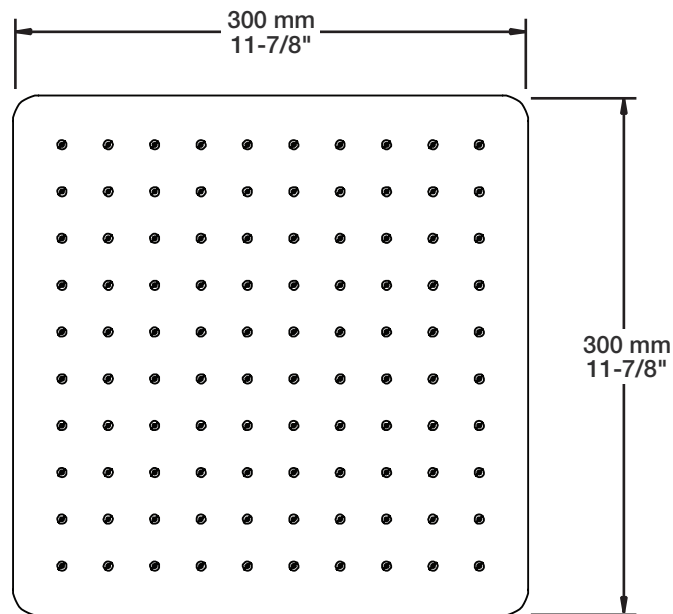

BARiL

Fiche Technique / Spec Sheet

TET-1214-91-xx-175

STYLE × FONCTION

Description

- Tête de douche encastrée carrée 12" anti-calcaire
- Tête mince en acier inoxydable poli
- *Square 12" anti-limestone built-in shower head*
- *Polished stainless steel thin shower head*

Finis disponibles / Available finishes

- CC: Chrome / *Chrome*

Débit / Flow rate

- 6,6 l/min - 80 psi
- 1.75 gpm - 80 psi

Épaisseur du plafond
Ceiling thickness

Max: Ø 26mm (1")