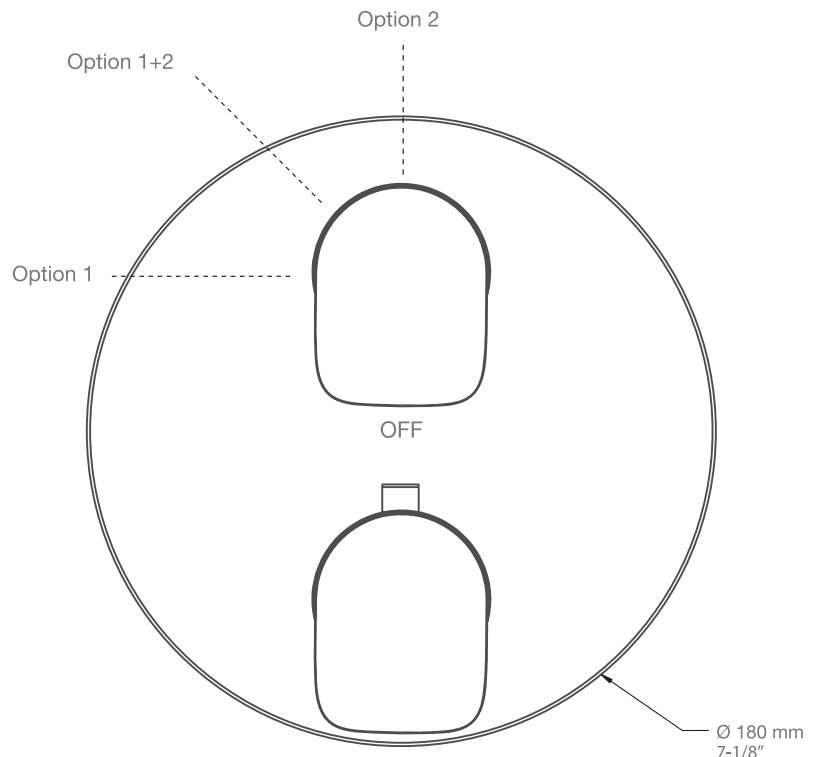

Inclus / Included

RVA-9520-00-B

T45-9520-00-xx

STYLE × FONCTION

Description

- Tête de douche carrée 10" anti-calcaire
- Tête mince en acier inoxydable poli
- Square 10" anti-limestone shower head
- Polished stainless steel thin shower head