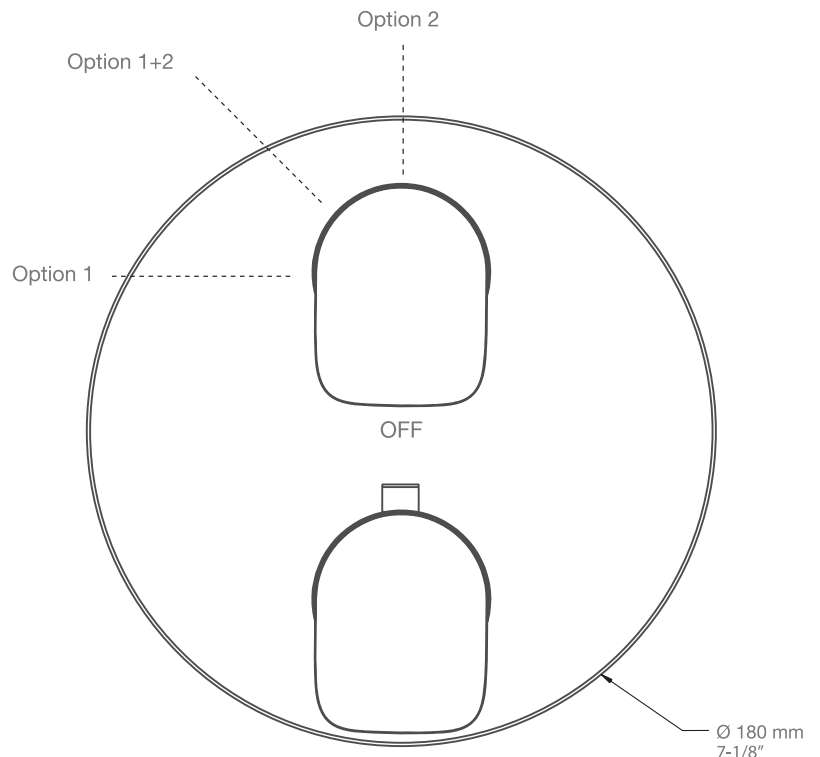

Inclus / Included

RVA-9520-00-B

T45-9520-00-xx

STYLE × FONCTION

Description

- Tête de douche ronde 12" anti-calcaire
- Tête mince en acier inoxydable poli
- Round 12" anti-limestone shower head
- Polished stainless steel thin shower head