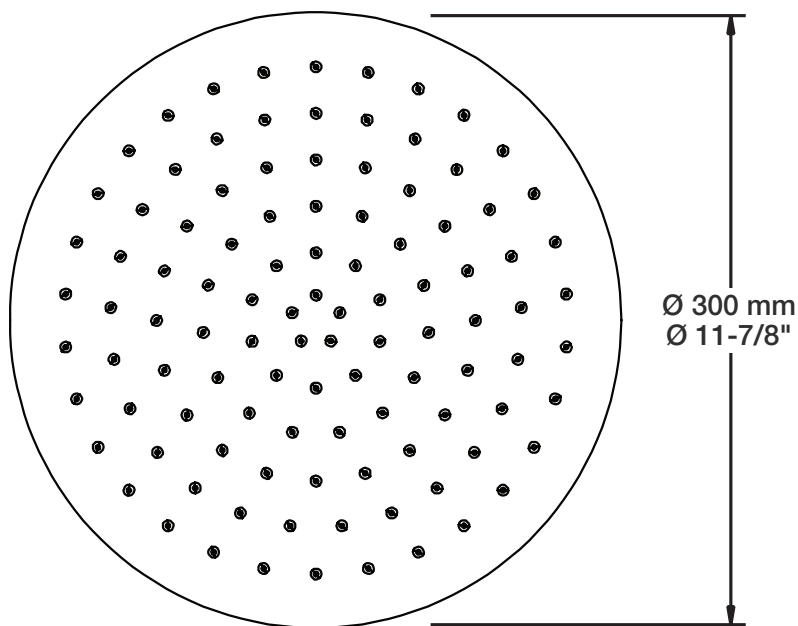

BARiL

Fiche Technique / Spec Sheet

TET-1213-01-xx

STYLE × FONCTION

Description

- Tête de douche ronde 12" anti-calcaire
- Tête mince en acier inoxydable poli
- Round 12" anti-limestone shower head
- Polished stainless steel thin shower head

Finis disponibles / Available finishes

- CC: Chrome / Chrome

Débit / Flow rate (pour option écologiques / for eco friendly options)

TET-1213-01-xx	TET-1213-01-xx-175
- 7,6 l/min - 80 psi	- 6,6 l/min - 80 psi
- 2.00 gpm - 80 psi	- 1.75 gpm - 80 psi