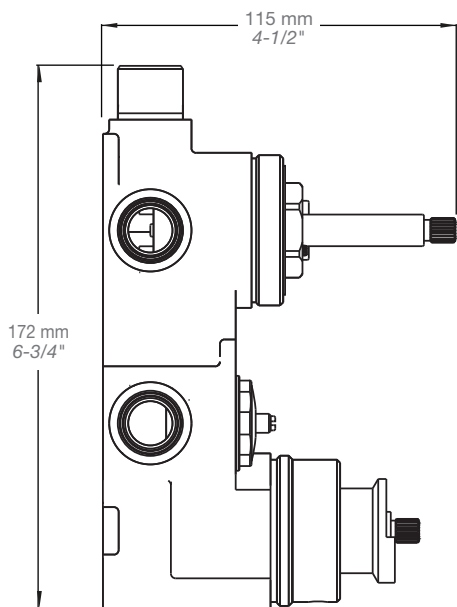

Inclus / Included

RVA-9520-00-B

T66-9520-00-xx

STYLE × FONCTION

Description

- Tête de douche carrée 10" anti-calcaire
- Tête mince en acier inoxydable poli
- Square 10" anti-limestone shower head
- Polished stainless steel thin shower head