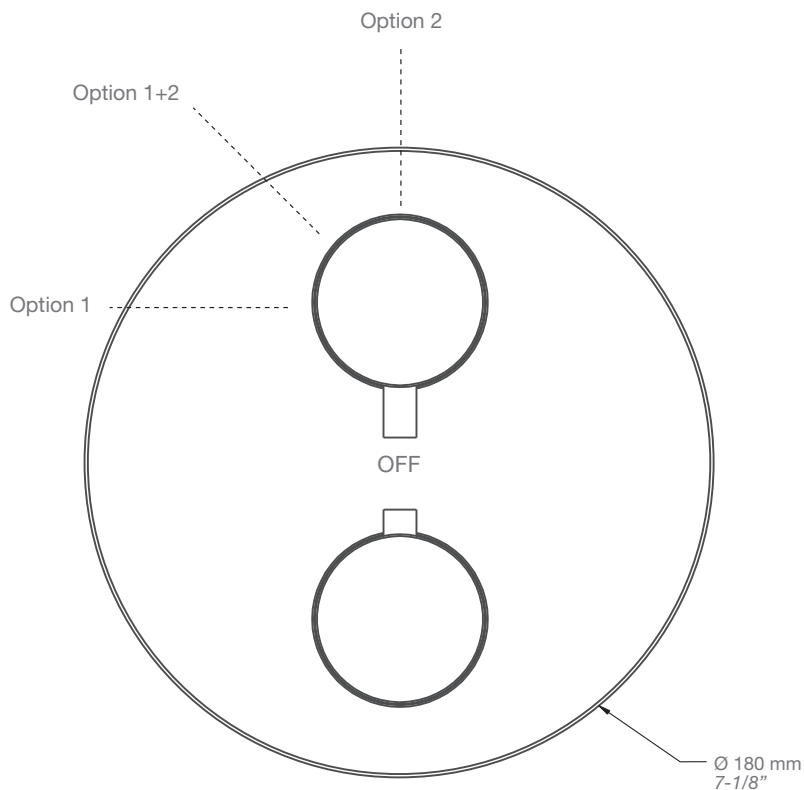

Inclus / Included

RVA-9520-00-B

T66-9520-00-xx

STYLE × FONCTION

Description

- Tête de douche carrée 10" anti-calcaire
- Tête mince en acier inoxydable poli
- Square 10" anti-limestone shower head
- Polished stainless steel thin shower head