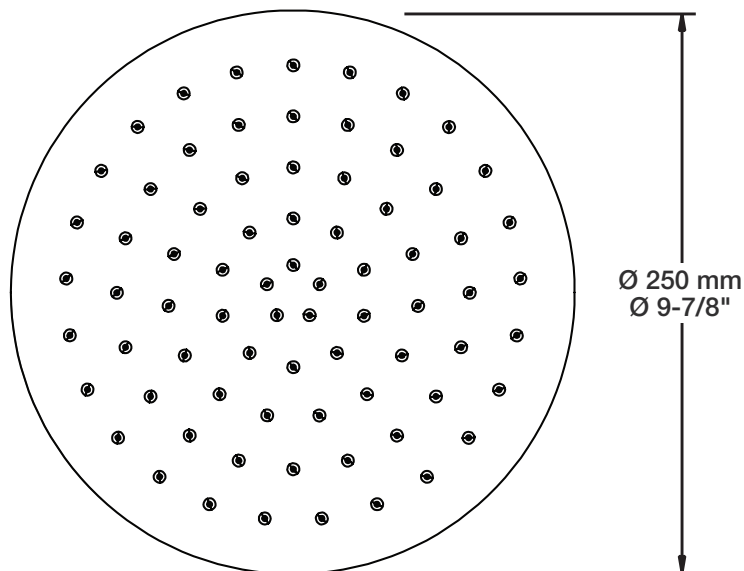

STYLE × FONCTION

Description

- Tête de douche carrée 10" anti-calcaire
- Tête mince en acier inoxydable poli
- Square 10" anti-limestone shower head
- Polished stainless steel thin shower head

Finis disponibles / Available finishes

- CC: Chrome / Chrome

Débit / Flow rate (pour option écologiques / for eco friendly options)

TET-1013-01-xx	TET-1013-01-xx-150	TET-1013-01-xx-175
- 7,6 l/min - 60 psi - 2.00 gpm - 60 psi	- 6,6 l/min - 60 psi - 1.75 gpm - 60 psi	- 5,7 l/min - 60 psi - 1.50 gpm - 60 psi