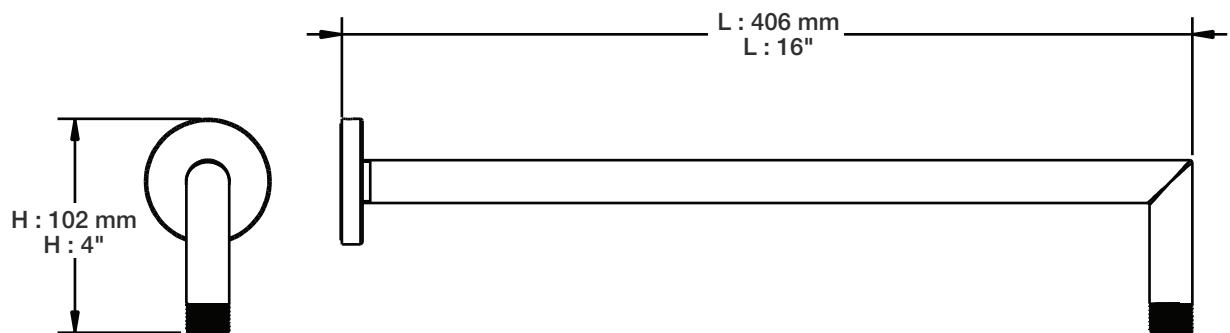

STYLE × FONCTION

Description

- Bras de douche 16" avec rosace
- 16" shower arm with flange

Finis disponibles / Available finishes

- CC: Chrome / *Chrome*
- NN: Nickel / *Nickel*
- GG: Or / *Gold*
- **: Fini spécial / *Special finish*