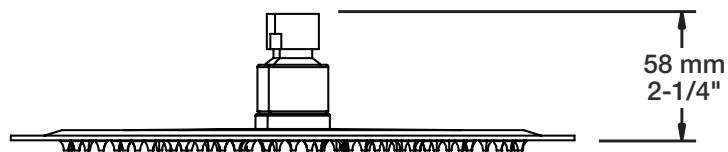

STYLE × FONCTION

Description

- Tête de douche carrée 10" anti-calcaire
- Tête mince en acier inoxydable poli
- Square 10" anti-limestone shower head
- Polished stainless steel thin shower head

Finis disponibles / Available finishes

- CC: Chrome / Chrome

Débit / Flow rate (pour option écologiques / for eco friendly options)

TET-1013-01-xx	TET-1013-01-xx-150	TET-1013-01-xx-175
- 7,6 l/min - 80 psi - 2.00 gpm - 80 psi	- 6,6 l/min - 80 psi - 1.75 gpm - 80 psi	- 5,7 l/min - 80 psi - 1.50 gpm - 80 psi