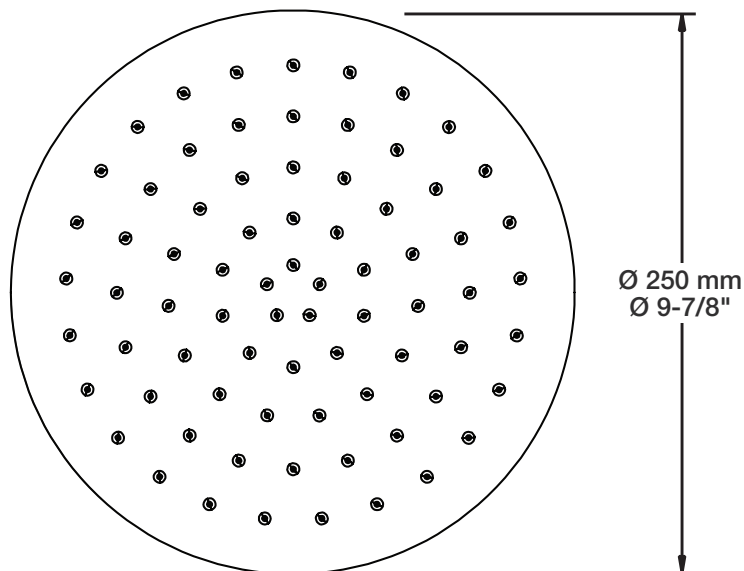

STYLE × FONCTION

Description

- Tête de douche carrée 10" anti-calcaire
- Tête mince en acier inoxydable poli
- Square 10" anti-limestone shower head
- Polished stainless steel thin shower head

Finis disponibles / Available finishes

- CC: Chrome / Chrome

Débit / Flow rate (pour option écologiques / for eco friendly options)

TET-1013-01-xx	TET-1013-01-xx-150	TET-1013-01-xx-175
- 7,6 l/min - 80 psi - 2.00 gpm - 80 psi	- 6,6 l/min - 80 psi - 1.75 gpm - 80 psi	- 5,7 l/min - 80 psi - 1.50 gpm - 80 psi