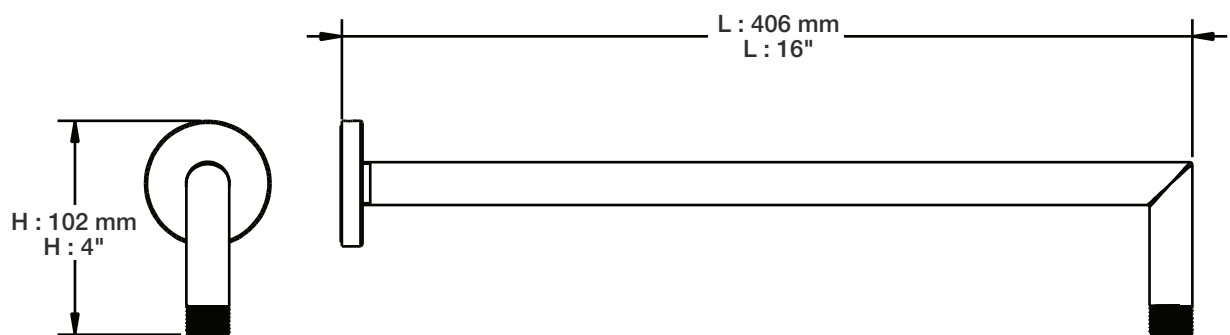

BARiL

STYLE × FONCTION

Fiche Technique / Spec Sheet

BRA-1612-66-xx

Description

- Bras de douche 16" avec rosace
- 16" shower arm with flange

Finis disponibles / Available finishes

- CC: Chrome / *Chrome*
- NN: Nickel / *Nickel*
- GG: Or / *Gold*
- **: Fini spécial / *Special finish*