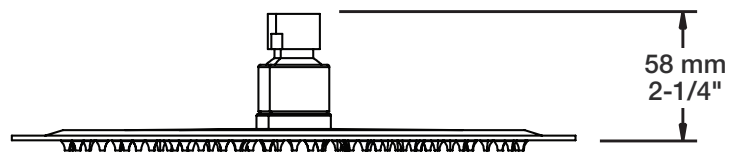

BARiL

Fiche Technique / Spec Sheet

TET-1013-01-xx-175

STYLE × FONCTION

Description

- Tête de douche carrée 10" anti-calcaire
- Tête mince en acier inoxydable poli
- Square 10" anti-limestone shower head
- Polished stainless steel thin shower head

Finis disponibles / Available finishes

- CC: Chrome / Chrome

Débit / Flow rate

- 6,6 l/min - 80 psi
- 1.75 gpm - 80 psi