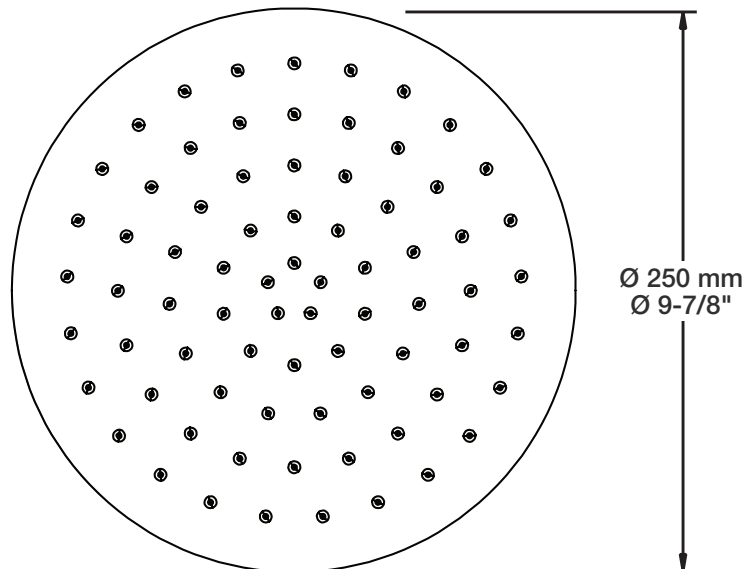

BARiL

Fiche Technique / Spec Sheet

TET-1013-01-xx-175

STYLE × FONCTION

Description

- Tête de douche carrée 10" anti-calcaire
- Tête mince en acier inoxydable poli
- Square 10" anti-limestone shower head
- Polished stainless steel thin shower head

Finis disponibles / Available finishes

- CC: Chrome / Chrome

Débit / Flow rate

- 6,6 l/min - 80 psi
- 1.75 gpm - 80 psi