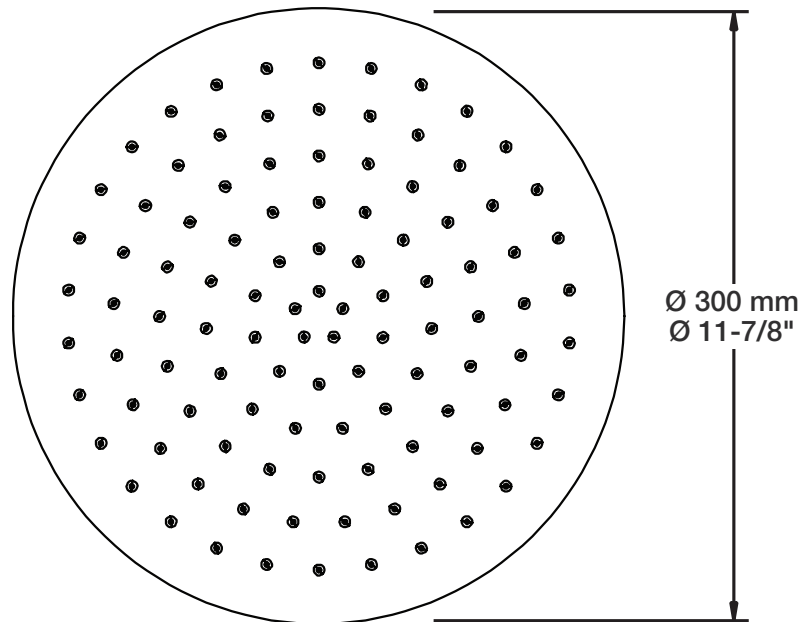

STYLE × FONCTION

Description

- Tête de douche ronde 12" anti-calcaire
- Tête mince en acier inoxydable poli
- Round 12" anti-limestone shower head
- Polished stainless steel thin shower head

Finis disponibles / Available finishes

- CC: Chrome / Chrome

Débit / Flow rate (pour option écologiques / for eco friendly options)

TET-1213-01-xx	TET-1213-01-xx-175
- 7,6 l/min - 60 psi	- 6,6 l/min - 60 psi
- 2.00 gpm - 60 psi	- 1.75 gpm - 60 psi