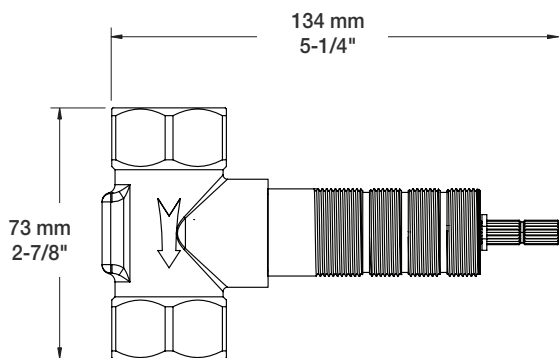

Inclus / Included

RVA-2719-34-B