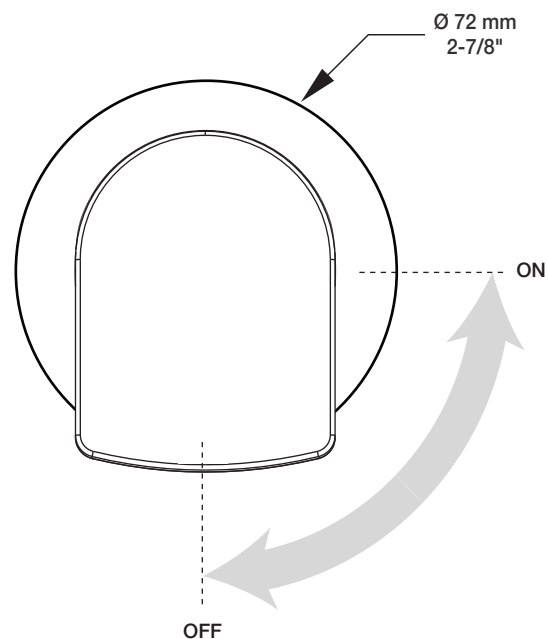

T56-9649-00-xx