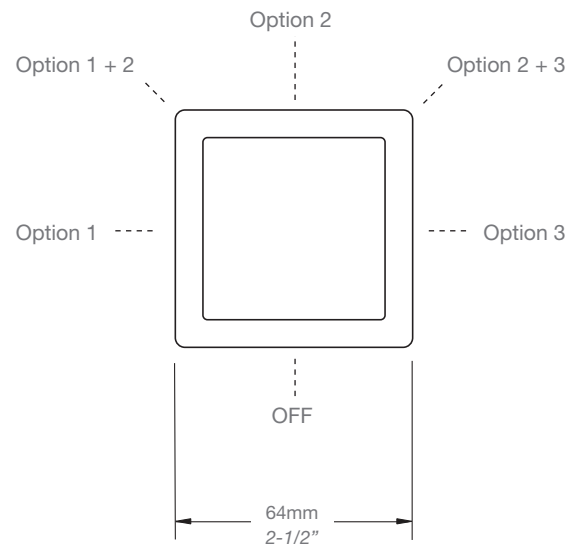

T95-9758-00-xx