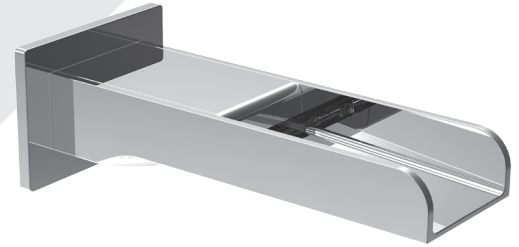

- Bec de bain chute LIB sans inverseur
- Installation "slip-on"
- LIB waterfall tub spout without diverter
- "Slip-on" installation

Finis disponibles / Available finishes

- CC: Chrome / Chrome

BARiL

Fiche Technique / Spec Sheet