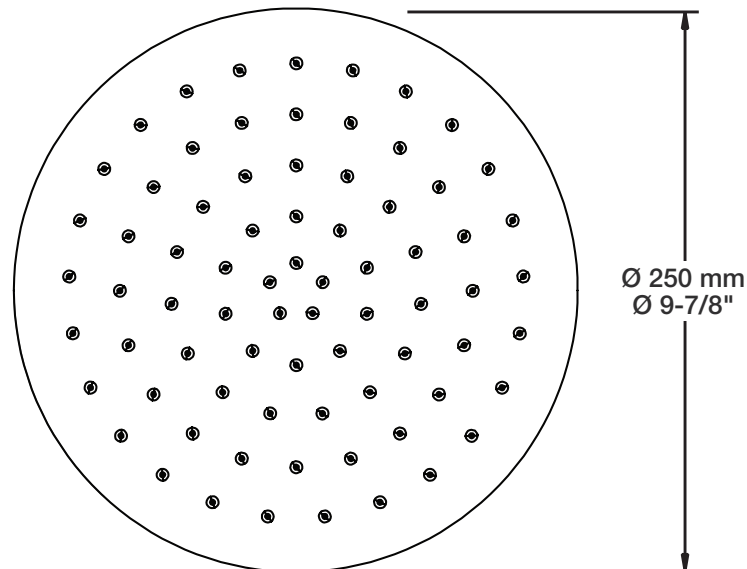

BARiL

Fiche Technique / Spec Sheet

TET-1013-01-xx

STYLE × FONCTION

Description

- Tête de douche carrée 10" anti-calcaire
- Tête mince en acier inoxydable poli
- Square 10" anti-limestone shower head
- Polished stainless steel thin shower head

Finis disponibles / Available finishes

- CC: Chrome / Chrome

Débit / Flow rate (pour option écologiques / for eco friendly options)

TET-1013-01-xx	TET-1013-01-xx-150	TET-1013-01-xx-175
- 7,6 l/min - 80 psi - 2.00 gpm - 80 psi	- 6,6 l/min - 80 psi - 1.75 gpm - 80 psi	- 5,7 l/min - 80 psi - 1.50 gpm - 80 psi