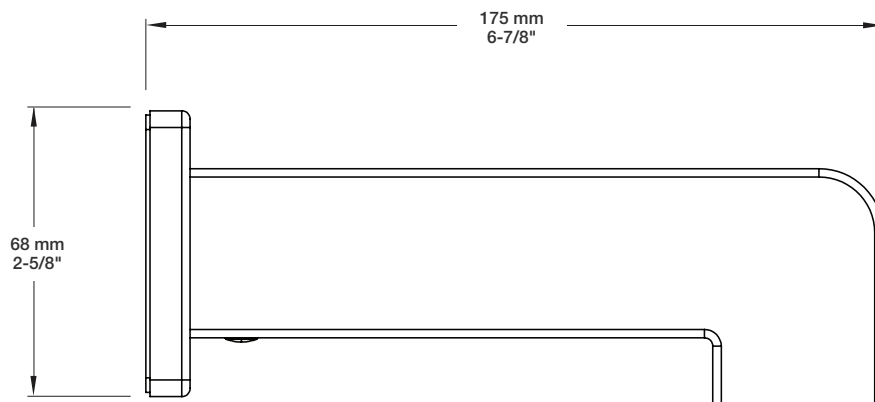

BARiL

Fiche Technique / Spec Sheet

BEC-0520-83-xx

STYLE × FONCTION

Description

- Bec de bain 7" carré sans inverseur
- Installation "slip-on"
- Square 7" tub spout without diverter
- "Slip-on" installation

Finis disponibles / Available finishes

- CC: Chrome / *Chrome*
- NN: Nickel brossé / *Brushed Nickel*
- KK: Noir mat / *Matte Black*
- **: Fini spécial / *Special finish*
- GG: Or / *Gold*

Perçage pour l'installation
Hole size for installation

Min: Ø 20mm (3/4")
Max: Ø 35mm (1-3/8")