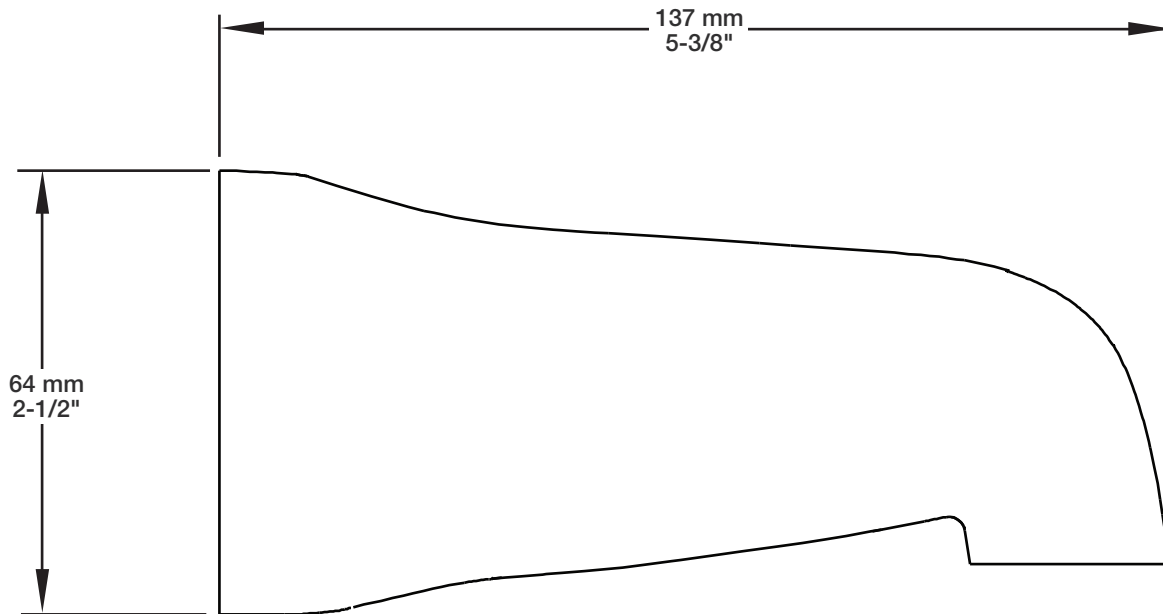

BARiL

Fiche Technique / Spec Sheet

BEC-0520-23-xx

STYLE × FONCTION

Description

- Bec standard de bain sans inverseur
- Installation "slip-on"
- *Standard tub spout without diverter*
- *"Slip-on" installation*

Finis disponibles / Available finishes

- CC: Chrome / *Chrome*
- NN: Nickel brossé / *Brushed nickel*
- KK: Noir mat / *Matte black*
- **: Fini spécial / *Special finish*
- GG: Or / *Gold*

Perçage pour l'installation
Hole size for installation

Min: Ø 20mm (3/4")
Max: Ø 35mm (1-3/8")