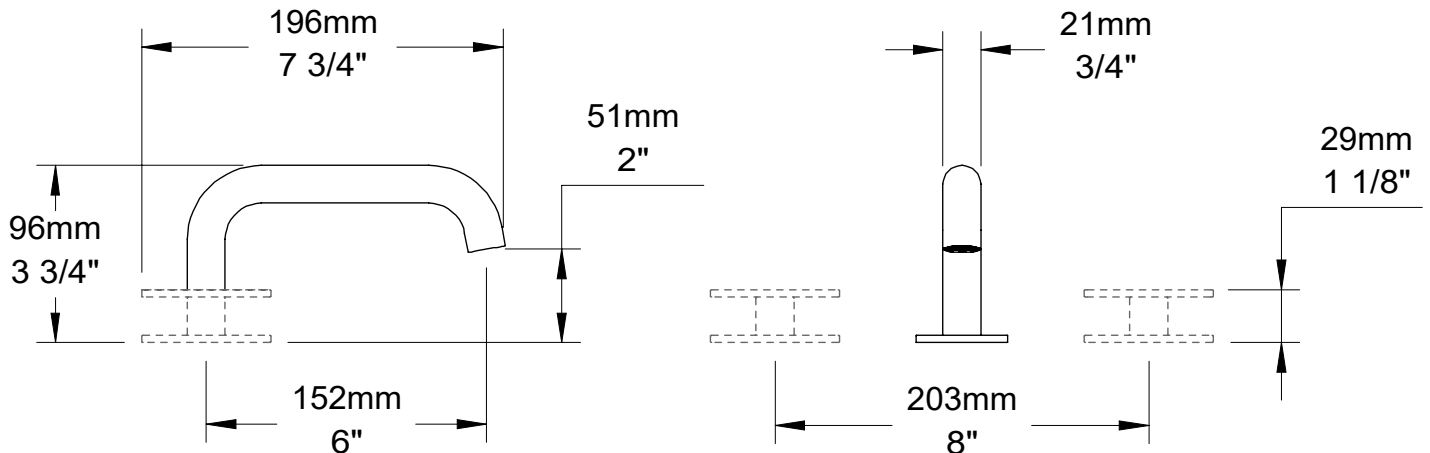

BARIL

Fiche Technique / Spec Sheet

B80-8003-1PL-xx

STYLE X FONCTION

Description

- Robinet de lavabo 8" c/c, renvoi inclus
- Jet laminaire
- Renvoi à bouton poussoir avec trop-plein inclus
- Ensemble de manette vendue séparément
- 8" c/c lavatory faucet, drain included
- Laminar stream
- Push-button drain with overflow included
- Handle kit sold separately

Cartouche / Cartridge

- CAR-3820-01 (Froid / Cold), CAR-3820-02 (Chaud / Hot)

Débit / Flow rate

- 4.5 l/min - 60 psi
- 1.2 gpm - 60 psi

Finis disponibles / Available finishes

- CC: Chrome / Chrome	- NN: Nickel brossé / Brushed Nickel
- KK: Noir mat / Matte Black	- YY: Nickel poli / Polished nickel
- LL: Laiton satiné / Satin Brass	- VV: Cuivre satiné / Satin copper
- BB: Blanc / White	- TT: Bronze vénitien / Venetian bronze
- GG: Or / Gold