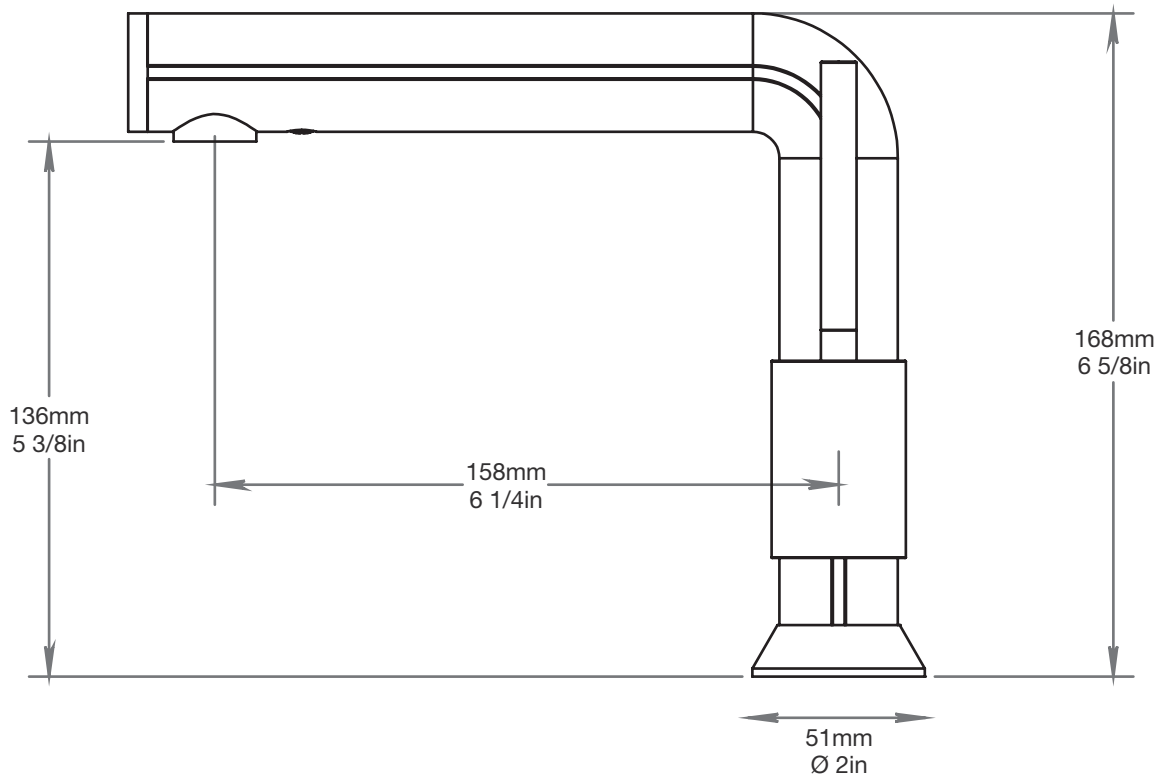

BARiL

Fiche Technique / Spec Sheet

B52-1010-1PL-xx

STYLE × FONCTION

Description

- Robinet de lavabo monotrou, renvoi inclus
- Single hole lavatory faucet, drain included

Cartouche / Cartridge

- CAR-1401-25

Finis disponibles / Available finishes

- CF: Chrome fumé / Smokey Chrome

Débit / Flow rate (pour option écologiques / for eco friendly options)

B52-1010-1PL-xx	B52-1010-1PL-xx-120	B52-1010-1PL-xx-100	B52-1010-1PL-xx-050
- 5,7 l/min - 60 psi - 1.5 gpm - 60 psi	- 4,5 l/min - 60 psi - 1.2 gpm - 60 psi	- 3,7 l/min - 60 psi - 1.0 gpm - 60 psi	- 1,9 l/min - 60 psi - 0.5 gpm - 60 psi