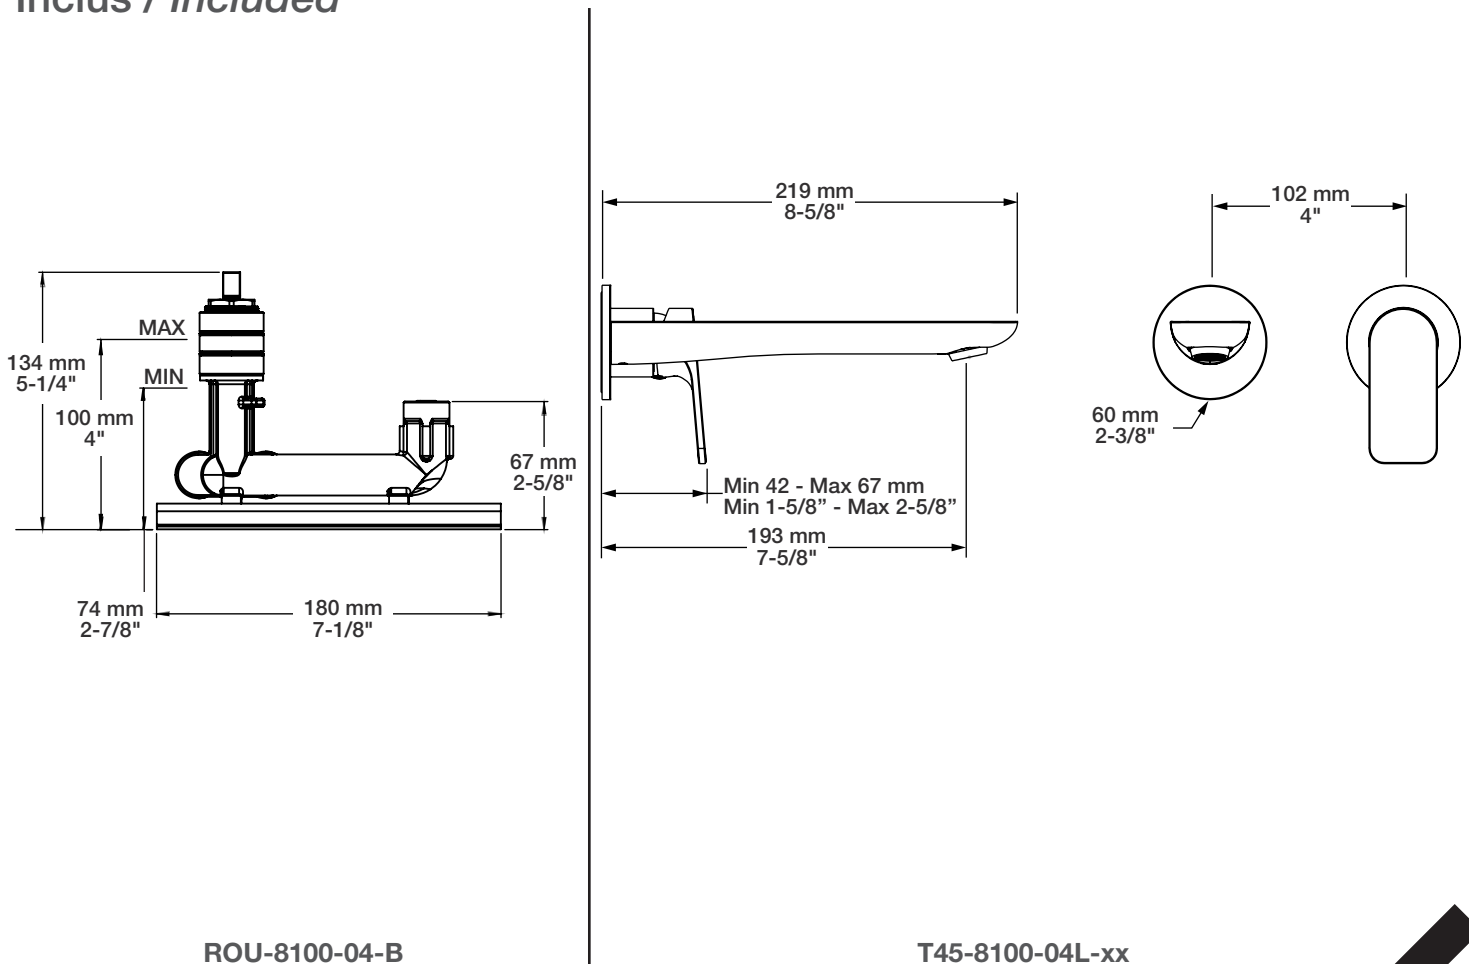

Inclus / Included

ROU-8100-04-B

T45-8100-04L-xx