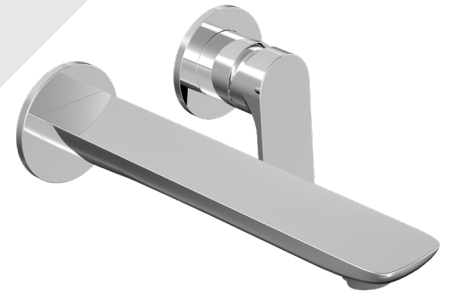

BARiL

Fiche Technique / Spec Sheet

B45-8100-04L-xx

STYLE × FONCTION

Description

- Robinet de lavabo mural monocommande, renvoi non inclus
- Single lever wall-mounted lavatory faucet, drain not included

Cartouche / Cartridge

- CAR-1025-09

Finis disponibles / Available finishes

- CC: Chrome / Chrome
- NN: Nickel brossé / Brushed Nickel
- KK: Noir mat / Matte Black
- **: Fini spécial / Special finish
- GG: Or / Gold

Débit / Flow rate (pour option écologiques / for eco friendly options)

B45-8100-04L-xx	B45-8100-04L-xx-120	B45-8100-04L-xx-100	B45-8100-04L-xx-050
- 5,7 l/min - 60 psi	- 4,5 l/min - 60 psi	- 3,7 l/min - 60 psi	- 1,9 l/min - 60 psi
- 1.5 gpm - 60 psi	- 1.2 gpm - 60 psi	- 1.0 gpm - 60 psi	- 0.5 gpm - 60 psi