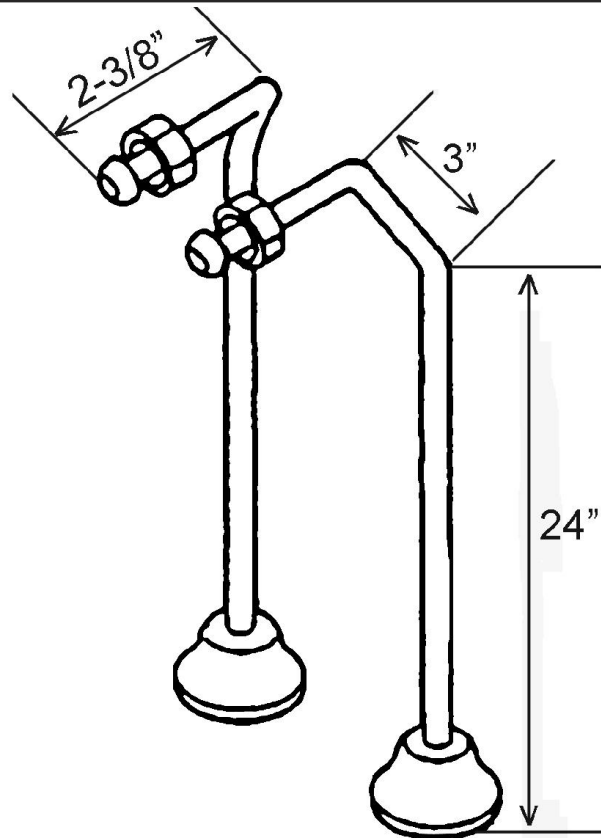

Finishes:

CP	Polished Chrome	PN	Polished Nickel
PB	Polished Brass	BN	Brushed Nickel
ORB	Oil Rubbed Bronze