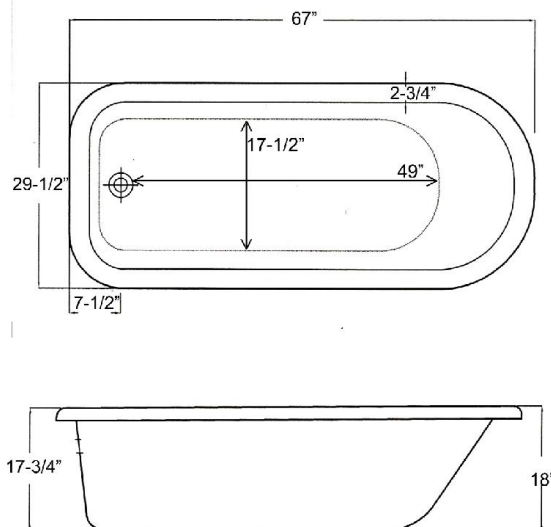

67" ASIA DOUBLE ACRYLIC ROLL TOP TUB

Cat. No.
ADTR67

L: 67"
W: 29-1/2"
H: 24-1/2" (from floor)
18" (from bottom of tub)

Water Depth: 11-1/2" to OF

The following is recommended for
ADTR67 tubs

- Tub wall-mounted faucets: **4022, 4025, or 4035**
- Double offset bath supplies: **Part# 5576**
- Leg tub drain: **Part# 5599**

Do not use with rigid, freestanding supplies

Gallon Capacity: 50
Shipping Weight: 150 lbs.
Empty Weight: 100 lbs.
Filled Weight: 518 lbs.

Features:

- ▶ Smooth white acrylic surface inside and out
- ▶ 3-3/8" centers in tub wall
- ▶ Pre-drilled overflow hole
- ▶ Continuous rolled rim
- ▶ Cast aluminum ball and claw feet
- ▶ Tubs ship with feet attached and leveled
- ▶ Tubs thoroughly inspected before shipment

Dimensions are nominal and specifications subject to change without notice.

RECTANGULAR SHOWER UNIT WITH SIDE WALL SUPPORT

Cat. No.
4192

Features:

- ▶ Rectangular shower rod is 3/4" solid brass tubing
- ▶ Washerless diverter bathcock
- ▶ 3-3/8" Centers for tub wall mount installation
- ▶ 1/4 Turn compression stems
- ▶ Flow rate is 4 GPM
- ▶ Metal lever handles
- ▶ Polished Chrome and Brass have plastic showerheads
- ▶ Brushed Nickel, Polished Nickel and Oil Rubbed Bronze have a metal showerhead
- ▶ Includes ceiling and wall support assemblies
- ▶ Side wall support fully reversible (Left or Right)
- ▶ Supports adjustable by cutting
- ▶ For use with #5576 double offset supplies (Not Included)
- ▶ Available with 48" (#4192-48) or 54" (#4192-54) shower rod
- ▶ Finishes varies by size

SIZE	FINISH
48" x 24"	CP, BN, ORB, PB, PN
54" x 24"	PB, CP

Finishes:

CP Polished Chrome PB Polished Brass
 BN Brushed Nickel PN Polished Nickel
 ORB Oil Rubbed Bronze

Shower Rod:

L: 48" D: 24"
 L: 54" D: 24"