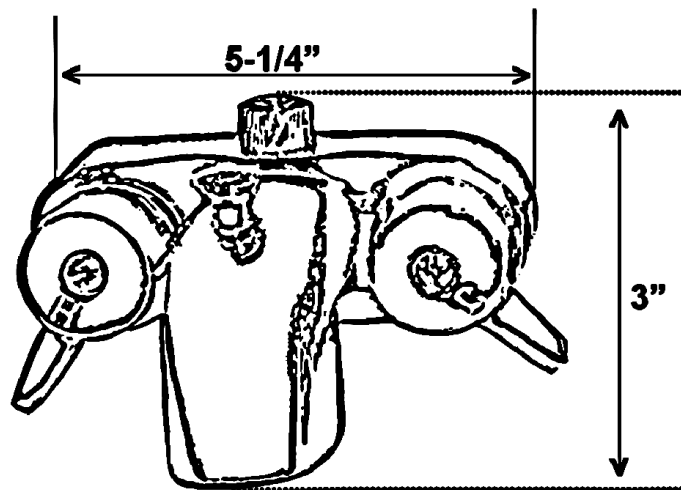

Dimensions are nominal and specifications subject to change without notice.

RECTANGULAR SHOWER UNIT WITH SIDE WALL SUPPORT

Cat. No.
4192

Features:

- ▶ Rectangular shower rod is 3/4" solid brass tubing
- ▶ Washerless diverter bathcock
- ▶ 3-3/8" Centers for tub wall mount installation
- ▶ 1/4 Turn compression stems
- ▶ Flow rate is 4 GPM
- ▶ Metal lever handles
- ▶ Polished Chrome and Brass have plastic showerheads
- ▶ Brushed Nickel, Polished Nickel and Oil Rubbed Bronze have a metal showerhead
- ▶ Includes ceiling and wall support assemblies
- ▶ Side wall support fully reversible (Left or Right)
- ▶ Supports adjustable by cutting
- ▶ For use with #5576 double offset supplies (Not Included)
- ▶ Available with 48" (#4192-48) or 54" (#4192-54) shower rod
- ▶ Finishes varies by size

SIZE	FINISH
48" x 24"	CP, BN, ORB, PB, PN
54" x 24"	PB, CP

Finishes:

CP Polished Chrome PB Polished Brass
 BN Brushed Nickel PN Polished Nickel
 ORB Oil Rubbed Bronze

Shower Rod:

L: 48" D: 24"
 L: 54" D: 24"

Riser Height: 62"
 Faucet Width: 5-1/4"
 Wall Support: 18"
 Ceiling Support: 30"

Dimensions are nominal and may vary. Dimensions and specifications subject to change without notice.

DOUBLE OFFSET BATH SUPPLIES

Cat.No.
5576

H: 24"

OD: 1/2"

Features:

- ▶ For use with faucets mounted to the tub wall
- ▶ No Stops
- ▶ 1/2" Compression inlet
- ▶ 3/4" Compression outlet
- ▶ 0.500" Outer diameter
- ▶ 0.440" Inner diameter
- ▶ 0.030" Thickness of the wall
- ▶ Available in 5 finishes