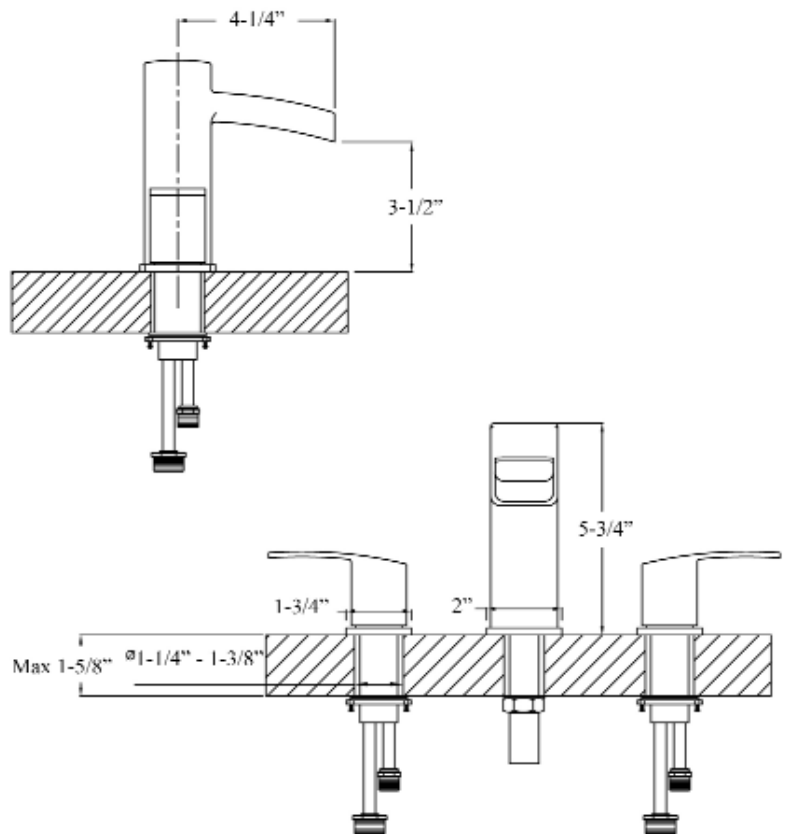

WINTHROP 8" WIDESPREAD LAVATORY FAUCET

Cat. No.
LFW110-ML

Spout Reach: 4-1/4"
Height: 5-3/4"

Features:

- ▶ Constructed of solid brass
- ▶ Metal lever handles
- ▶ Includes connection hoses
- ▶ Drain not included
- ▶ Height to spout 3-1/2"
- ▶ Ceramic disc cartridges
- ▶ Flow rate is 1.2 GPM at 60 psi
- ▶ cUPC/NSF/AB1953 Certified

Finishes:

- CP** Polished Chrome
BN Brushed Nickel
ORB Oil Rubbed Bronze

Dimensions of fixture are nominal and may vary. Dimensions and specifications subject to change without notice.