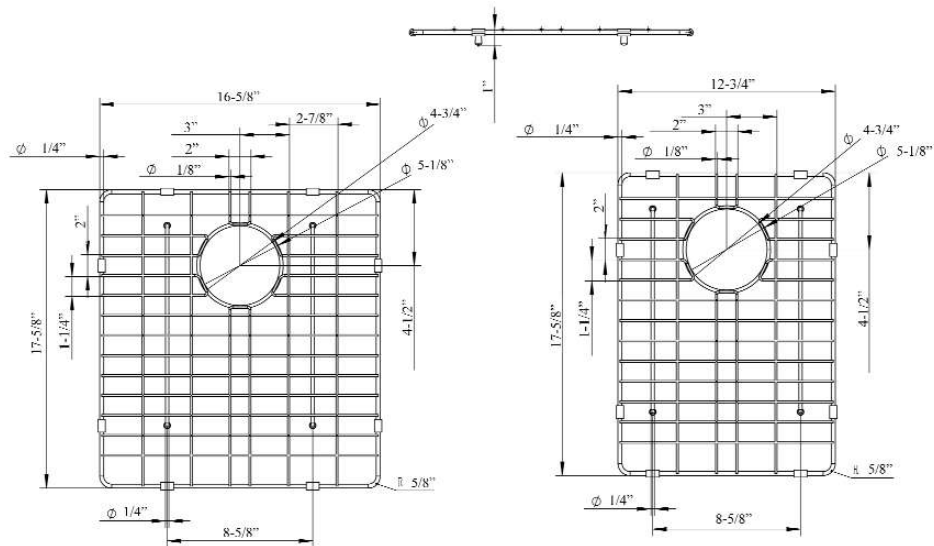

KSSDB2600 WIRE GRID

Cat. No.
KSSDB2600-WIRE

Features:

- ▶ Fits bottom of KSSDB2600 double bowl farmer sink
- ▶ Rubber Feet Covers Included

Finishes:

SS Stainless Steel

Large Wire Grid

W: 16-⁵/₈"
D: 17-⁵/₈"
H: 1"

Small Wire Grid

W: 12-³/₄"
D: 17-⁵/₈"
H: 1"

Drain Hole: 4-³/₄"

Dimensions and specifications subject to change without notice.