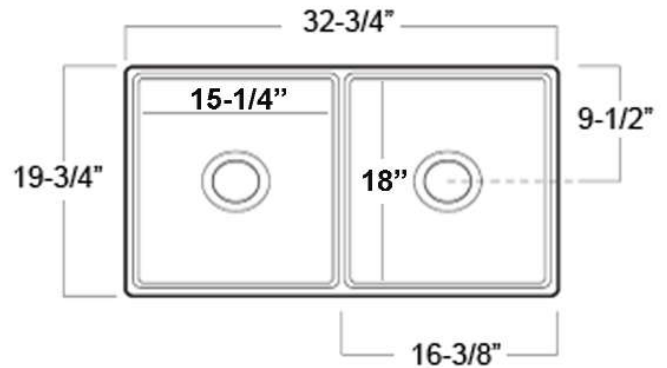

**33" LETTIE DOUBLE
BOWL FARMER SINK**

Cat. No
FSDB1504

Features:

- ▶ Constructed of fine fireclay for beauty and durability
- ▶ Fireclay provides a smooth, waveless surface
- ▶ Non-porous surface resists heat, stains and cracking
- ▶ Sink is finished on three sides
- ▶ Features 2 bowls of the same size
- ▶ 1" Rim
- ▶ Sloped low-divide between bowls
- ▶ Trim band along top of apron front
- ▶ Drain sold separately

Colors

WH White
BQ Bisque

W: 32-3/4"
D: 19-3/4"
H: 10"

Interior Bowl Dimensions:

Basin Interior: 15-1/4" W x 18" D
Basin Depth: 9-1/8"

Dimensions of fixture are nominal and may vary within the range of tolerances established by ANSI Standard A112.19.2. Dimensions and specifications subject to change without notice.