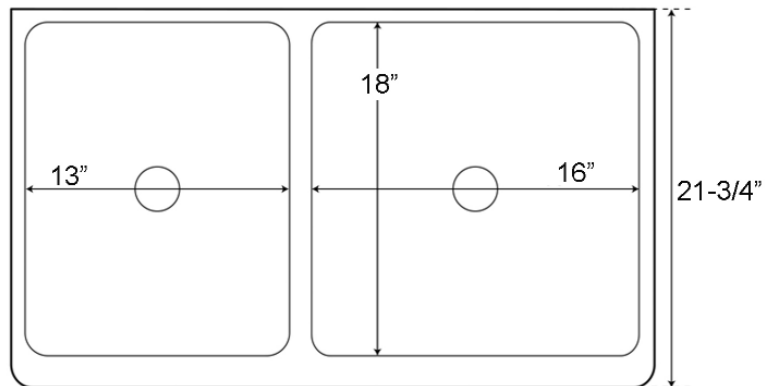

33" SICILY DOUBLE BOWL FARMER SINK

Cat. No
FSCDB3512-SAC

W: 33"
D: 21-3/4"
H: 9-1/2"

***Please do NOT cut hole without template or actual product.**

Interior Dimensions:

Large

Basin Interior: 18" W x 16" D

Small

Basin Interior: 18" W x 13" D

Basin depth: 9-1/4"

Features:

- ▶ Constructed of solid 16 gauge copper
- ▶ Front features floral design
- ▶ Rounded interior corners easy for cleaning
- ▶ Sink bowl has no internal welds
- ▶ Sink bottom angled to drainage
- ▶ Accommodates 3-1/2" drain
- ▶ 2-1/2" Front rim, 1-1/2" Middle, back, and side rims
- ▶ Small bowl on right
- ▶ Copper is a living finish and will patina over time

Finish:

SAC Antique Copper

Dimensions of fixture are nominal and may vary within the range of tolerances established by ANSI Standard A112.19.2. Dimensions and specifications subject to change without notice.