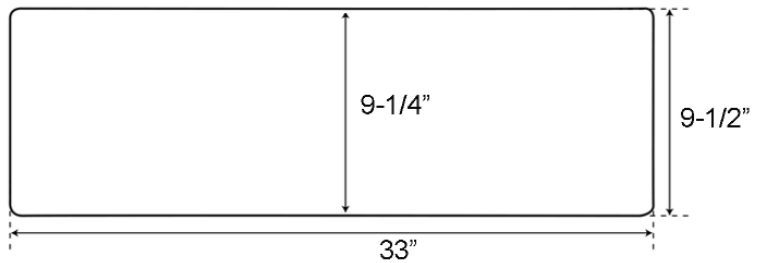

33" SICILY DOUBLE BOWL FARMER SINK

Cat. No
FSCDB3512-SAC

W: 33"
D: 21-3/4"
H: 9-1/2"

***Please do NOT cut hole without template or actual product.**

Interior Dimensions:

Large

Basin Interior: 18" W x 16" D

Small

Basin Interior: 18" W x 13" D

Basin depth: 9-1/4"

Features:

- ▶ Constructed of solid 16 gauge copper
- ▶ Front features floral design
- ▶ Rounded interior corners easy for cleaning
- ▶ Sink bowl has no internal welds
- ▶ Sink bottom angled to drainage
- ▶ Accommodates 3-1/2" drain
- ▶ 2-1/2" Front rim, 1-1/2" Middle, back, and side rims
- ▶ Small bowl on right
- ▶ Copper is a living finish and will patina over time

Finish:

SAC Antique Copper

Dimensions of fixture are nominal and may vary within the range of tolerances established by ANSI Standard A112.19.2. Dimensions and specifications subject to change without notice.