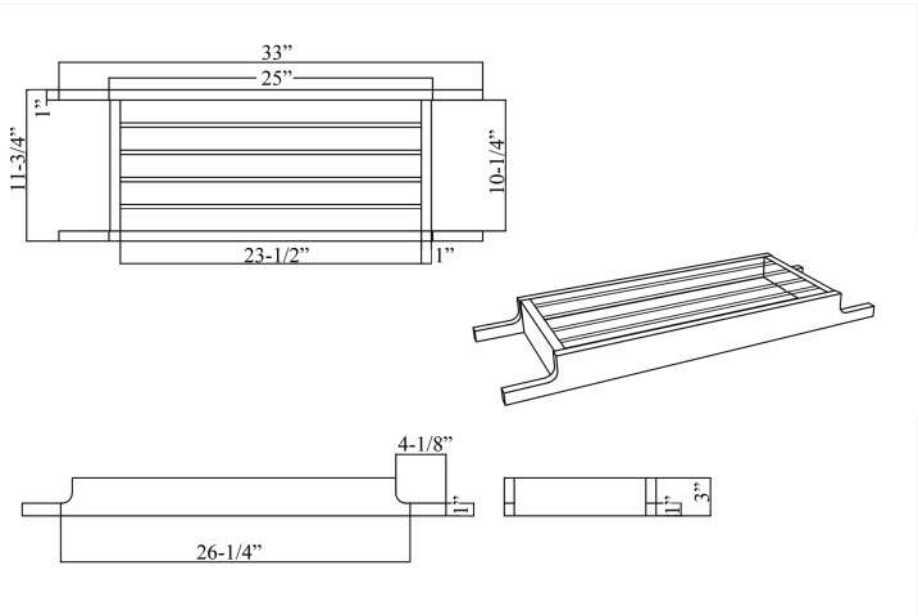

BAMBOO TUB CADDY SHELF

Cat. No.
BC2044

Features:

- ▶ Eco-friendly bamboo constructed
- ▶ Natural finish
- ▶ Rest across tub rims
- ▶ Assembly not required

Length: 33"
Width: 11-1/4"

Care and Maintenance:

Cleaning is simple. Just wipe with a soft damp cloth when needed. A liquid anti-bacterial soap can be used when needed. Wood cleaner and polish can also be used to maintain the lustre. Do not use harsh cleaners or bleach on your bamboo caddies. They may damage the finish.

Dimensions and specifications subject to change without notice.