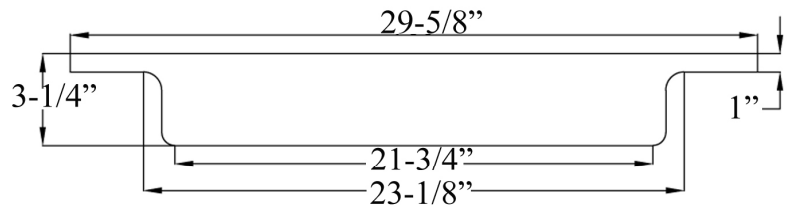

BAMBOO TUB CADDY SHELF

Cat. No.
BC2043

Length: 29-5/8"
Width: 7-7/8"
Height: 3-1/4"

Care and Maintenance:

Cleaning is simple. Just wipe with a soft damp cloth when needed. A liquid anti-bacterial soap can be used when needed. Wood cleaner and polish can also be used to maintain the lustre. Do not use harsh cleaners or bleach on your bamboo caddies. They may damage the finish.

Features:

- ▶ Eco-friendly bamboo constructed
- ▶ Natural finish
- ▶ Rest across tub rims
- ▶ Assembly not required

Dimensions and specifications subject to change without notice.