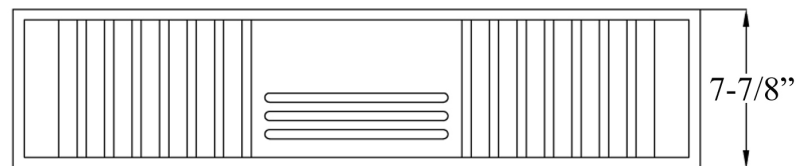

BAMBOO TUB CADDY SHELF

Cat. No.
BC2043

Length: 29-5/8"
Width: 7-7/8"
Height: 3-1/4"

Care and Maintenance:

Cleaning is simple. Just wipe with a soft damp cloth when needed. A liquid anti-bacterial soap can be used when needed. Wood cleaner and polish can also be used to maintain the lustre. Do not use harsh cleaners or bleach on your bamboo caddies. They may damage the finish.

Features:

- ▶ Eco-friendly bamboo constructed
- ▶ Natural finish
- ▶ Rest across tub rims
- ▶ Assembly not required

Dimensions and specifications subject to change without notice.