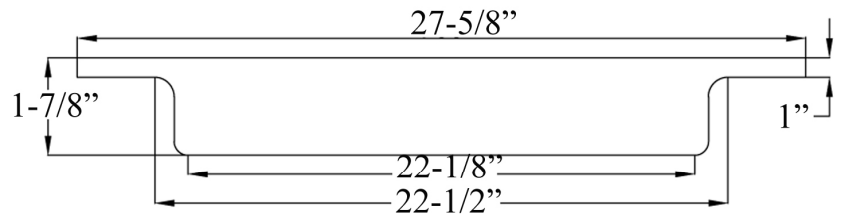

BAMBOO TUB CADDY SHELF

Cat. No.
BC2042

Length: 27-5/8"
Width: 6"
Height: 1-1/8"

Features:

- ▶ Eco-friendly bamboo constructed
- ▶ Natural finish
- ▶ Rest across tub rims
- ▶ Assembly not required

Care and Maintenance: