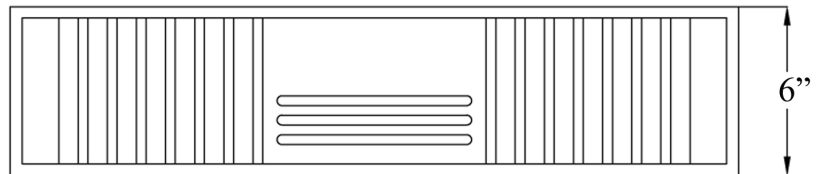

Care and Maintenance:

Cleaning is simple. Just wipe with a soft damp cloth when needed. A liquid anti-bacterial soap can be used when needed. Wood cleaner and polish can also be used to maintain the lustre. Do not use harsh cleaners or bleach on your bamboo caddies. They may damage the finish.