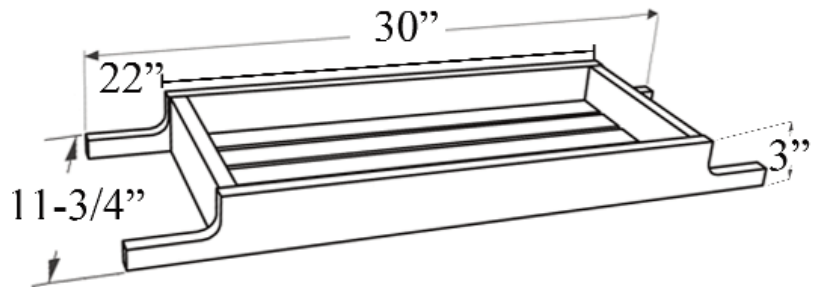

BAMBOO TUB CADDY SHELF

Cat. No.
BC2027

Length: 30"
Width: 11-3/4"
Height: 3"

Features:

- ▶ Eco-friendly teak constructed
- ▶ Natural unsealed finish
- ▶ Rest across tub rims
- ▶ Assembly not required

Dimensions and specifications subject to change without notice.