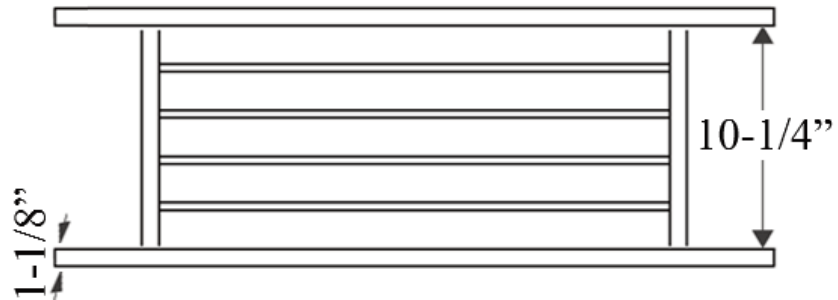

BAMBOO TUB CADDY SHELF

Cat. No.
BC2027

Length: 30"
Width: 11-3/4"
Height: 3"

Features:

- ▶ Eco-friendly teak constructed
- ▶ Natural unsealed finish
- ▶ Rest across tub rims
- ▶ Assembly not required

Dimensions and specifications subject to change without notice.