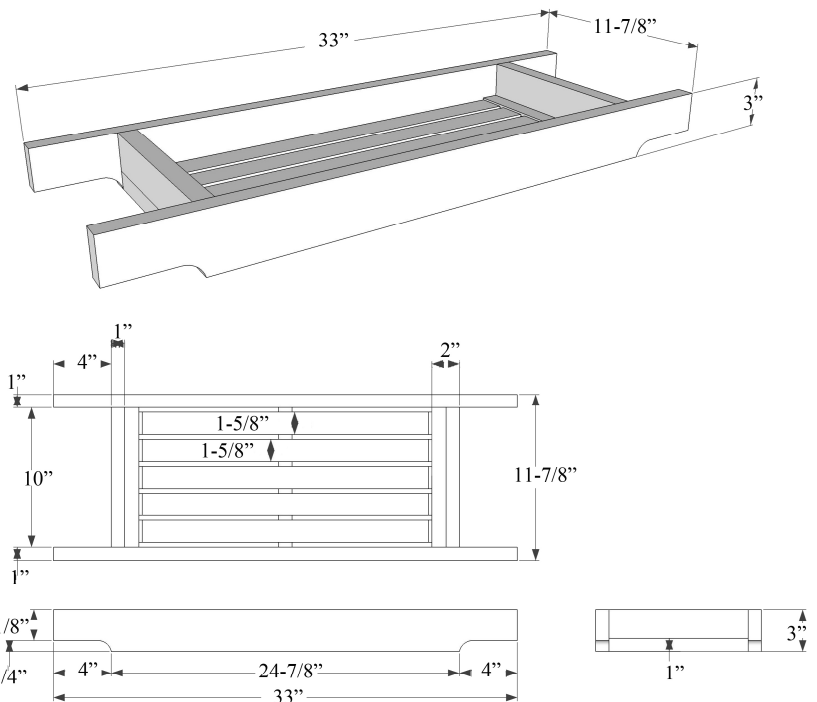

# 33" TEAK TUB CADDY TRAY

Cat. No.  
BC2024

Length: 33"  
Width: 11-7/8"  
Height: 3"

## Features:

- ▶ Eco-friendly teak constructed
- ▶ Natural unsealed finish
- ▶ Sanded and kiln dried for a smooth finish
- ▶ Rest across tub rims
- ▶ Assembly not required

Dimensions and specifications subject to change without notice.