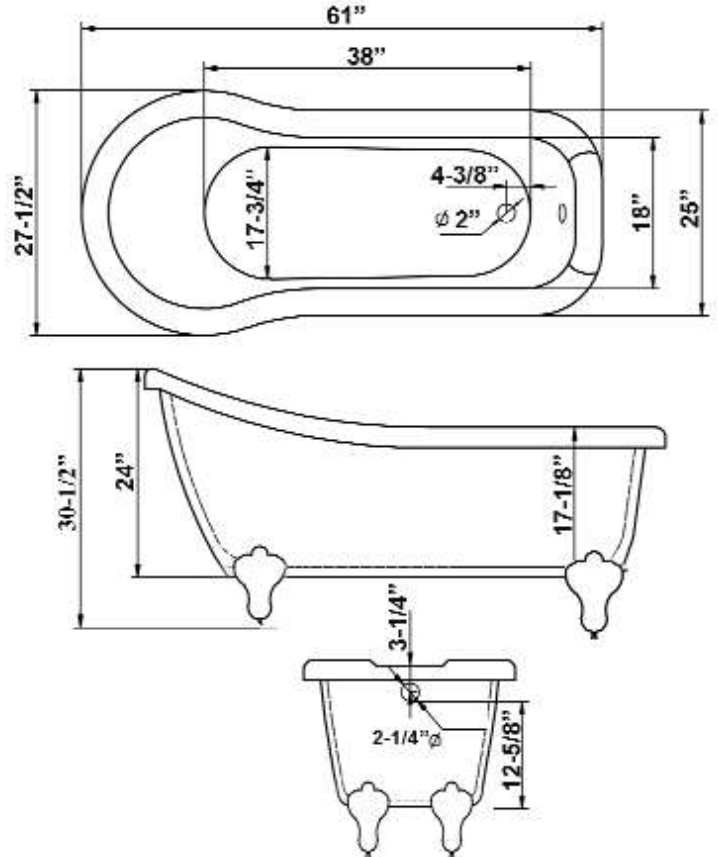

**FORTUNA
61" ACRYLIC
SLIPPER TUB**

Cat. No.
ATS7H61I

L: 61"
W: 27½"
H: 30½"

Water depth: 17-⅛" to top of tub
Water depth: 12-⅝" to overflow

**The following is recommended for
ATS7H tubs:**

- Rim-mounted faucets: part #4601 or 4201
- Straight bath supplies: part #5577
- Leg tub drain: part #5599

Gallon Capacity:	39
Shipping Weight:	137 lbs.
Empty Weight:	77 lbs.
Filled Weight:	526 lbs.

Features:

- ▶ Acrylic construction for lighter weight
- ▶ Sloped back for comfort
- ▶ 7" centers in tub deck
- ▶ Pre-drilled overflow hole
- ▶ Aluminum imperial feet available in 4 finishes
- ▶ Tub is thoroughly inspected before shipment

Dimensions of fixture are nominal and specifications subject to change without notice.