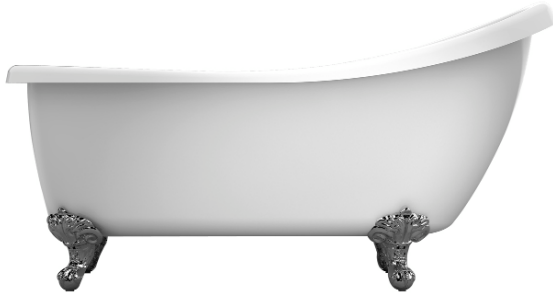

**FORTUNA
61" ACRYLIC
SLIPPER TUB**

Cat. No.
ATS7H61I

L: 61"
W: 27½"
H: 30½"

Water depth: 17-⅛" to top of tub
Water depth: 12-⅝" to overflow

**The following is recommended for
ATS7H tubs:**

- Rim-mounted faucets: part #4601 or 4201
- Straight bath supplies: part #5577
- Leg tub drain: part #5599

Gallon Capacity:	39
Shipping Weight:	137 lbs.
Empty Weight:	77 lbs.
Filled Weight:	526 lbs.

Features:

- ▶ Acrylic construction for lighter weight
- ▶ Sloped back for comfort
- ▶ 7" centers in tub deck
- ▶ Pre-drilled overflow hole
- ▶ Aluminum imperial feet available in 4 finishes
- ▶ Tub is thoroughly inspected before shipment

Feet Finishes:

- BN** Brushed Nickel
- PB** Polished Brass
- CP** Polished Chrome
- ORB** Oil Rubbed Bronze

Custom Colors Available (inside of tub is always white enamel):
Painted bathtubs are considered "special order" and are not returnable
\$160 Bisque or Black \$250 Designer Color