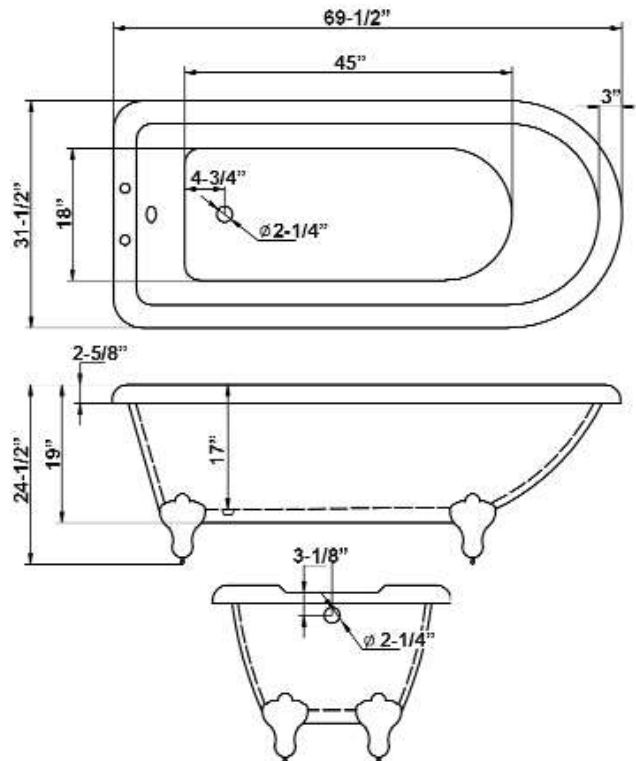

**BEAUMONT
70" ACRYLIC
ROLL TOP TUB**

Cat. No.
ATR7H70I

L: 69-1/2"
W: 31-1/2"
H: 24-1/2"

Water depth: 17" to top of tub
Water depth: 12-3/4" to OF

The following is recommended for ATR7H tubs:

- Rim-mounted faucets: part #4601 or #4201
- Straight bath supplies: part #5577
- Leg tub drain: part #5599LT or 5599TS

Gallon Capacity: 49
Shipping Weight: 162 lbs.
Empty Weight: 102 lbs.
Filled Weight: 559 lbs.

Overflow can be drilled.
With overflow drilled this tub requires drain 5599E.
Tubs that have been drilled with overflow are "special order" and are not returnable.

Features:

- ▶ Acrylic construction for lighter weight
- ▶ 7" centers in tub deck
- ▶ Cast aluminum imperial feet available in 4 finishes
- ▶ Tub is thoroughly inspected before shipment
- ▶ IAPMO Certified
- ▶ No overflow

Dimensions of fixture are nominal and specifications subject to change without notice.