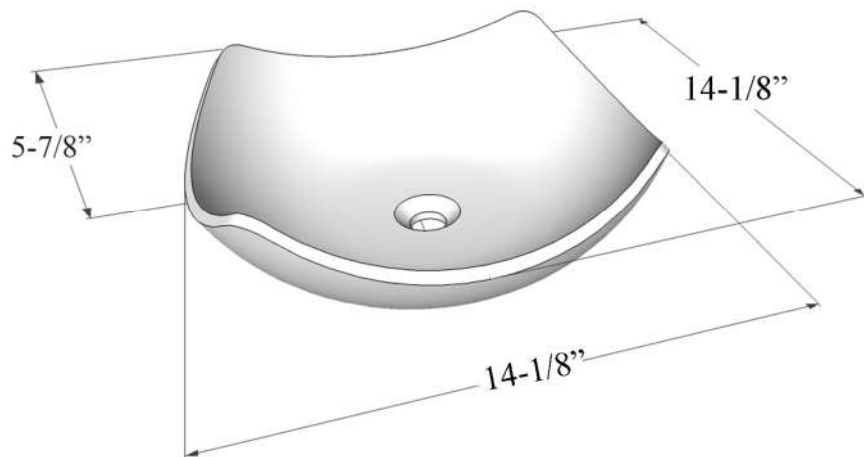

MANITO ABOVE COUNTER BASIN

Cat. No.
7-480

Teak

Mahogany

Top Dimension: 14-1/8" x 14-1/8"
Bottom Dimension: 5-7/8" dia.
Height: 6"

Interior Dimensions

Interior Dimension: 12-3/8" X 12-3/8"
Interior Depth: 4-3/4"

Features:

- ▶ Constructed of Teak or Mahogany
- ▶ Available in natural teak (7-480) or Mahogany (7-480M)
- ▶ Smooth and sanded sealed
- ▶ No faucet hole
- ▶ No overflow
- ▶ Rim 3/4"
- ▶ Accommodates drain 1-1/2"
- ▶ For use with grid drain **#5601** or umbrella drain **#UD701** (NOT INCLUDED)

Dimensions of fixture are nominal and may vary within the range of tolerances established by ASME Standard A112.19.2. Dimensions and specifications subject to change without notice.