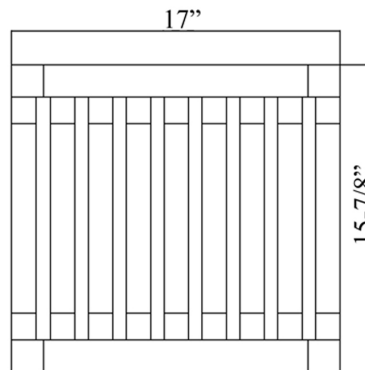

17" BAMBOO FREESTANDING SHOWER SEAT

Cat. No.
6220

Width: 17"
Depth: 15-7/8"
Height: 17-7/8"

Seat: 17" W x 15-7/8"D

Features:

- ▶ Natural Bamboo wood construction
- ▶ Freestanding shower seat
- ▶ No mounting hardware needed
- ▶ Maximum weight capacity is 300 lb.
- ▶ Bamboo Natural Color

Dimensions of fixture are nominal and may vary. Dimensions and specifications subject to change without notice.