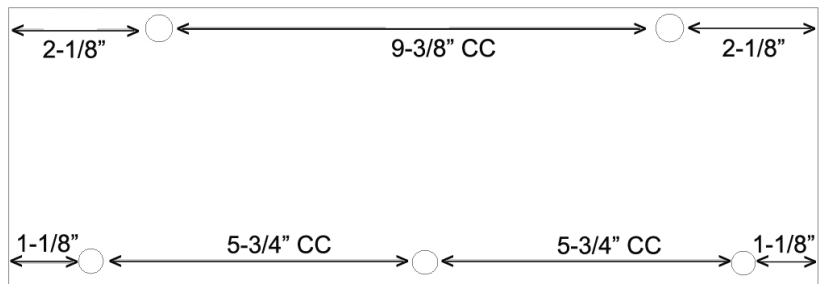

## Features:

- ▶ Durable plastic construction
- ▶ Sturdy wall-mount design
- ▶ Fold down legs with non-skid tips for added stability
- ▶ Anti-slip, easy clean surface
- ▶ Slatted seat for efficient drainage
- ▶ Seat is 19-3/8" from floor
- ▶ Wall bracket is 4-3/8" high
- ▶ Folds up when not in use
- ▶ Maximum weight capacity is 350 lb.

### Overall Dimensions:

Width: 13-3/4"  
Depth: 13-1/4"  
Height: 21-3/4"

### Seat Dimensions:

Width: 13-3/4"  
Depth: 9-1/2"

Mounting Bracket

Dimensions of fixture are nominal and may vary. Dimensions and specifications subject to change without notice.