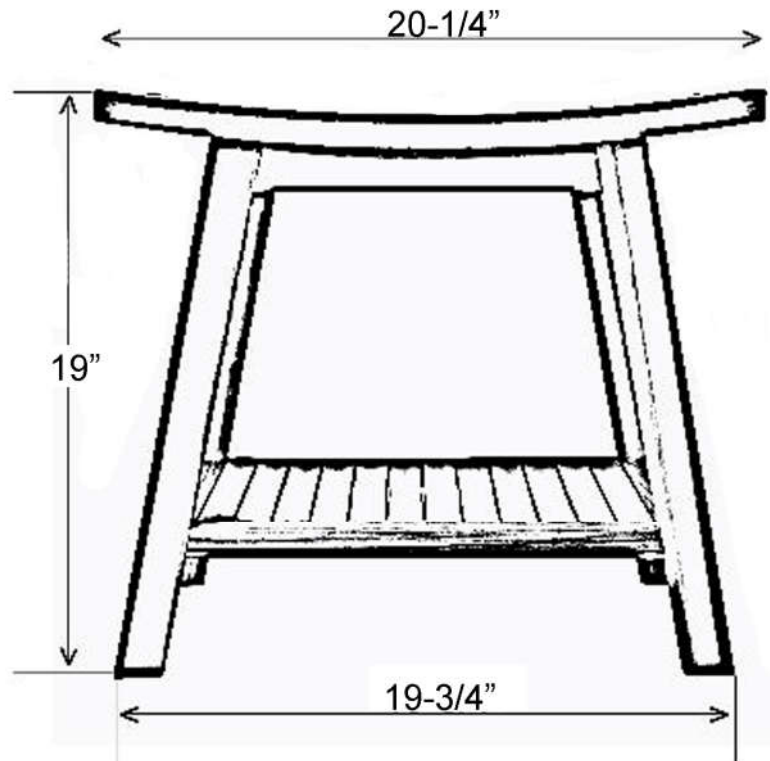

TEAK SHOWER STOOL

Cat. No.
6136

Width: 20-1/4"
Depth: 15-3/8"
Height: 19"

Seat: 20-1/4"W x 15-3/8"D

Care and Maintenance:

Teak is naturally resistant to water making it useful both indoors and out. The finish can be left natural to weather or sealed to preserve the original finish. The light texture of teak wood helps to prevent slipping. We recommend Teak Guard Super Cleaner to maintain and protect your teak products.

Features:

- ▶ Natural Teak wood construction
- ▶ Curved seat for comfort
- ▶ Maximum weight capacity is 330 lb.
- ▶ No assembly required
- ▶ Convenient for use in or out of shower
- ▶ Wood is sealed with monocoat oil
- ▶ Monocoat oil can be used to refresh finish when necessary

Dimensions of fixture are nominal and may vary. Dimensions and specifications subject to change without notice.