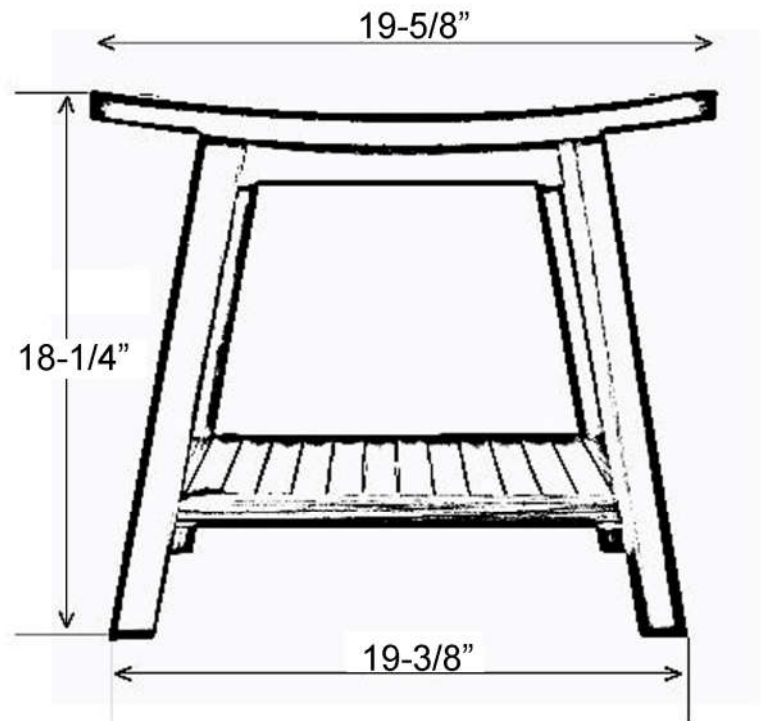

TEAK SHOWER STOOL

Cat. No.
6132

Width: 19-3/8"
Depth: 13-3/4"
Height: 18-1/4"

Seat: 19-5/8"W x 13-3/4"D

Care and Maintenance:

Teak is naturally resistant to water making it useful both indoors and out. The finish can be left natural to weather or sealed to preserve the original finish. The light texture of teak wood helps to prevent slipping. We recommend Teak Guard Super Cleaner to maintain and protect your teak products.

Features:

- ▶ Natural Teak wood construction
- ▶ Curved seat for comfort
- ▶ Maximum weight capacity is 330 lb.
- ▶ No assembly required
- ▶ Convenient for use in or out of shower
- ▶ Wood is sealed with monocoat oil
- ▶ Monocoat oil can be used to refresh finish when necessary

Dimensions of fixture are nominal and may vary. Dimensions and specifications subject to change without notice.