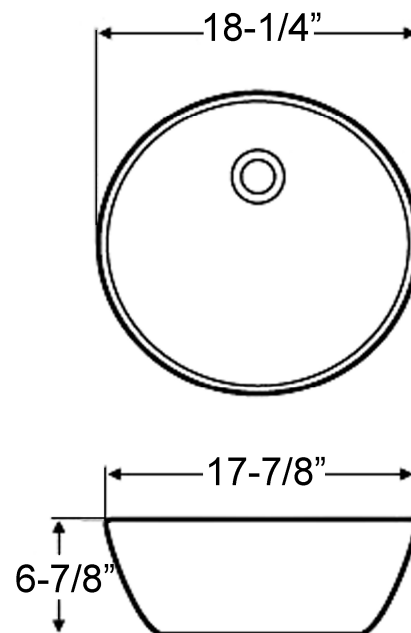

# JONI 18" ABOVE COUNTER BASIN

Cat. No  
4-492

W: 18-1/4"  
D: 17-7/8"  
H: 6-7/8"

## Features:

- ▶ Round above counter basin
- ▶ Vitreous china for durability
- ▶ No overflow
- ▶ Drain not provided
- ▶ Can be used with grid drain #5601 or umbrella drain # UD701 (Not included)

Colors:  
WH White

## Interior Dimensions:

Basin Interior: 17-1/2" x 17-1/8"  
Basin Depth: 4-5/8"

Dimensions of fixture are nominal and may vary within the range of tolerances established by AMSE Standard A112.19.2.2013 Dimensions and specifications subject to change without notice.