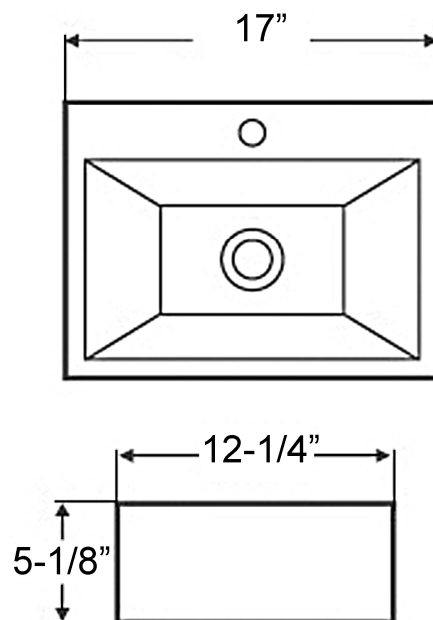

SOPHIE 17" WALL HUNG BASIN

Cat. No
4-1136

Faucet not included

Mounting hardware

W: 17"
D: 12-1/4"
H: 5-1/8"

Interior Dimensions:

Basin Interior: 14-1/2" x 7-5/8"
Basin Depth: 4-1/4"
Back of basin to center of faucet: 2-1/4"
Back of basin to center of drain: 7-3/8"
Mount holes cc: 4-1/2"
Faucet hole diameter: 1-3/8"

Features:

- ▶ Rectangular wall hung basin
- ▶ Made of Vitreous China
- ▶ Pre-drilled with 1-3/8" single faucet hole
- ▶ No overflow
- ▶ Mounting hardware included
- ▶ Drain not provided

Colors

WH White

Meets or exceeds the following specifications: ASME A112.19.2 2013 and CSA B45.1-13 for ceramic plumbing fixtures.

Dimensions of fixture are nominal and may vary within the range of tolerances established by ASME Standard A112.19.2.2013. Dimensions and specifications subject to change without notice.