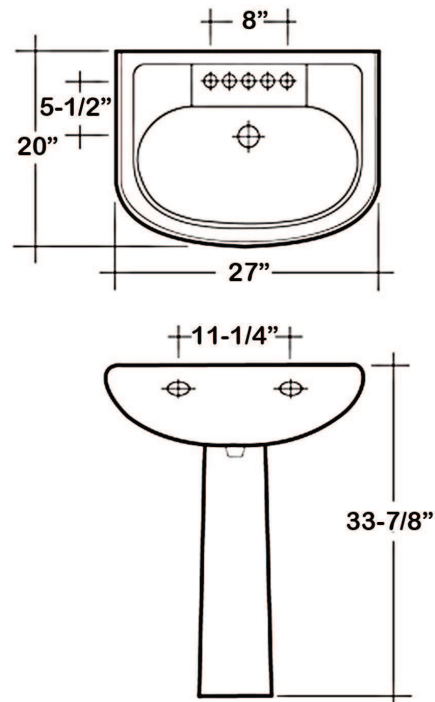

**OASIS 685
PEDESTAL
LAVATORY**

CAT. NO
3-105X

W: 27"
D: 20"
H: 33-7/8"

Column: 7-1/2" x 6-1/2" x 26-1/2"

Back of basin to center of faucet: 2-7/8"
Back of basin to center of drain: 8-1/4"
Mount bolts height: 32-1/2"
Mount holes cc: 11-1/4"

Interior Dimensions:

Basin interior: 22" x 12"
Basin depth: 7"
Faucet and spout holes: 1-1/8"

Features:

- ▶ Made of Vitreous China
- ▶ Available for 1 hole, 4"cc or 8"cc
- ▶ Overflow
- ▶ Mounting hardware included
- ▶ Can Be Installed Using Toggle or Molly Bolts (not included)

*For ease of installation, order one of the following:
1. Hangers (pair) \$5.00
2. Bracket (one) \$12.00

Colors:
WH White

Compliance Certification
Meets or exceeds the following specifications: ASME A112.19.2 2008 and CSA B45.1-08 for ceramic plumbing fixtures.

Dimensions of fixture are nominal and may vary within the range of tolerances established by ASME Standard A112.19.2-2008. Dimensions and specifications subject to change without notice.