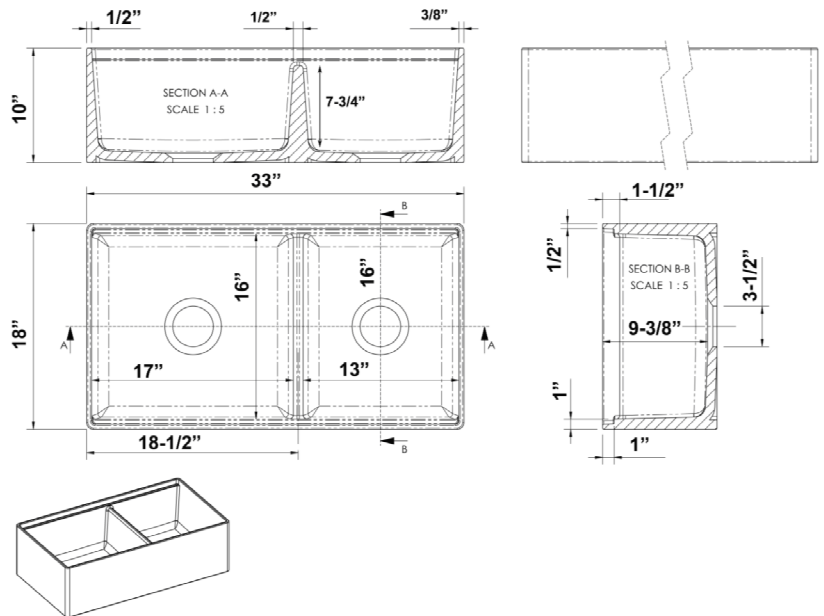

**33" MAXWELL DOUBLE
BOWL FARMER SINK
WITH LEDGE**

Cat. No
FSDB33AC

W: 33"
D: 18-1/4"
H: 10"

Features:

- ▶ Constructed of fine fireclay for beauty and durability
- ▶ Fireclay provides a smooth, waveless surface
- ▶ Non-porous surface resists heat, stains and cracking
- ▶ Sink is finished on all four sides
- ▶ Drain sold separately
- ▶ Accommodates 3-1/2" drain

Colors
WH White

***Please do NOT cut hole without template or actual product.**

Interior Bowl Dimensions:

Large

Basin Interior: 17" W x 16" D
Basin Depth: 9-3/8"

Small

Basin Interior: 13" W x 16" D
Basin Depth: 9-3/8"

Dimensions of fixture are nominal and may vary within the range of tolerances established by ANSI Standard A112.19.2. Dimensions and specifications subject to change without notice.