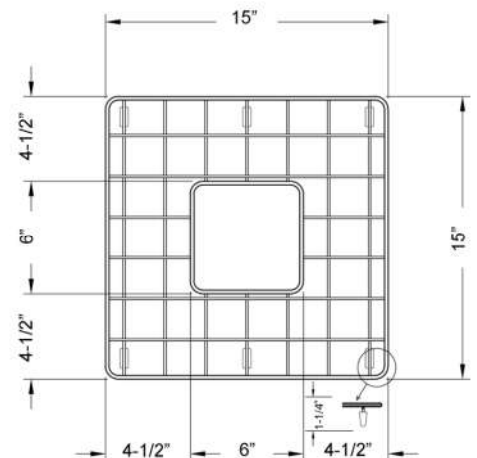

**FS36AC
MAXWEL
WIRE GRID**

Cat. No.
FS36AC Wire Grid

Features:

- ▶ Fits Bottom of FS36AC Farmer Sink
- ▶ Rubber Feet Covers Included

Finishes:

SS Stainless Steel

L: 15"
W: 15"
H: 1-1/4"

Hole: 6" X 6"

Dimensions and specifications subject to change without notice.