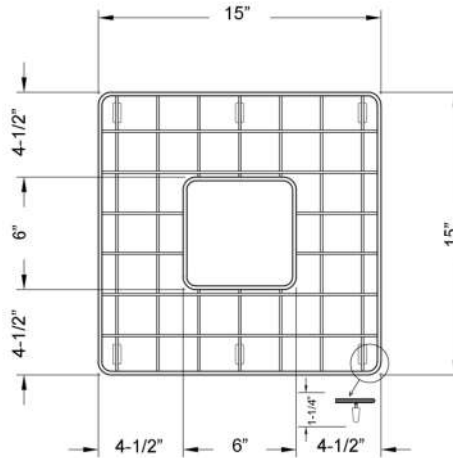

**FS36AC
MAXWEL
WIRE GRID**

Cat. No.
FS36AC Wire Grid

Features:

- ▶ Fits Bottom of FS36AC Farmer Sink
- ▶ Rubber Feet Covers Included

Finishes:

SS Stainless Steel

L: 15"
W: 15"
H: 1-1/4"

Hole: 6" X 6"

Dimensions and specifications subject to change without notice.