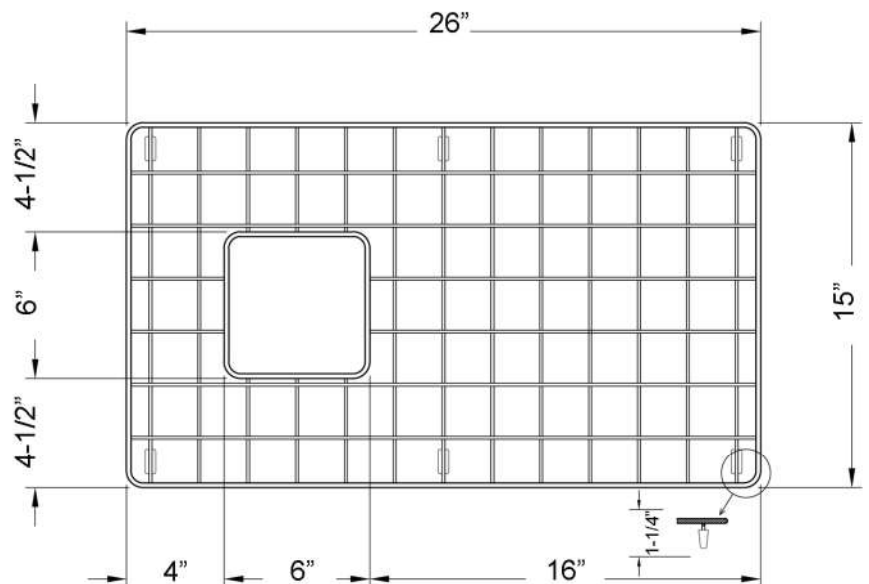

FS30AC CROFTON WIRE GRID

Cat. No.
FS30AC Wire Grid

L: 26"
W: 15"
H: 1-1/4"

Hole: 6" X 6"

Features:

- ▶ Fits Bottom of FS30AC Farmer Sink
- ▶ Rubber Feet Covers Included

Finishes:

SS Stainless Steel

Dimensions and specifications subject to change without notice.