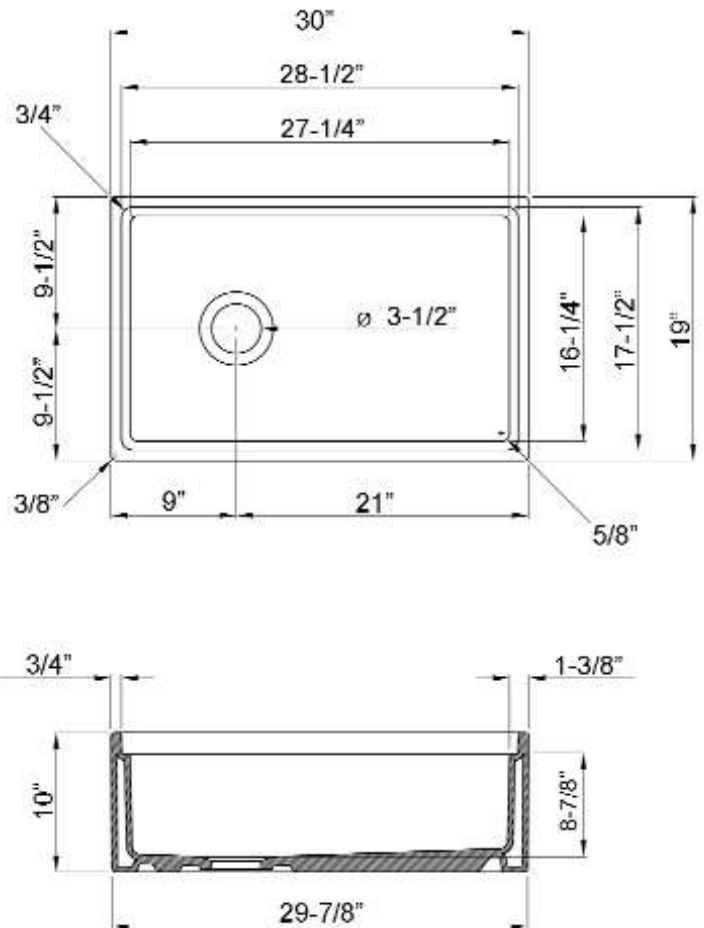

**30" CROFTON  
FARMER SINK**

Cat. No  
FS30AC

W: 30"  
D: 19"  
H: 10"

FSAC-DCOL

FSAC-COL

FS30AC-GRID

FSAC-CB

**Interior Bowl Dimensions:**

Basin Interior: 27-1/4" X 16-1/4"

Basin Depth: 8-7/8"

**Features:**

- ▶ Constructed of fine fireclay for beauty and durability
- ▶ Finished on all 4 sides
- ▶ Features Single Bowl
- ▶ Wire grid to be purchased separately
- ▶ Inner bowl ledge for accessories to be purchased separately
- ▶ Accommodates 3-1/2" drain

**Color**

WH White

BQ Bisque

Dimensions of fixture are nominal and may vary within the range of tolerances established by ANSI Standard A112.19.2.2013. Dimensions and specifications subject to change without notice.