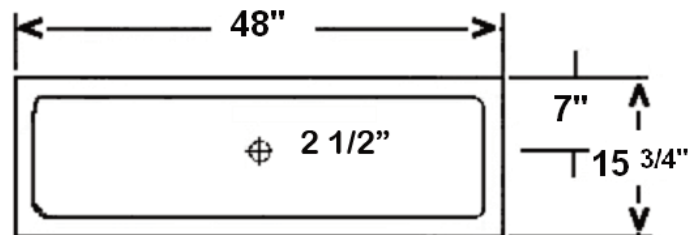

Dimensions of fixture are nominal and may vary within the range of tolerances established by ANSI Standard A112.19.2.2013 Dimensions and specifications subject to change without notice.