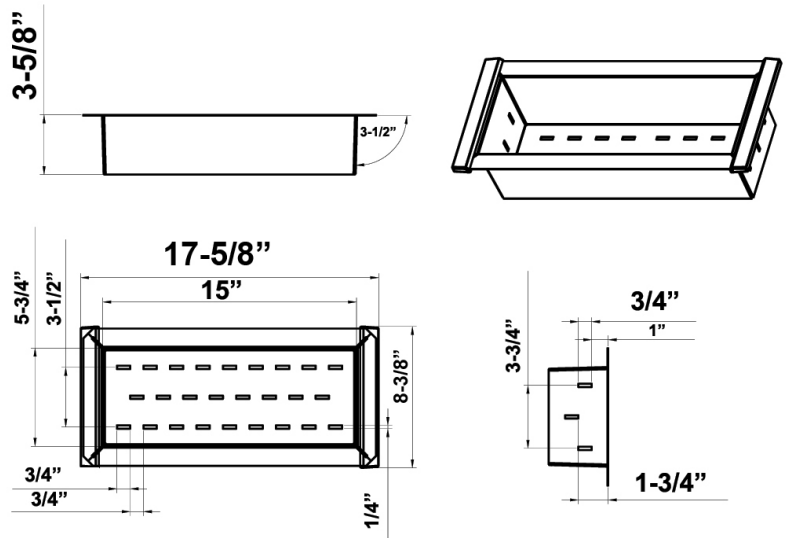

**COLANDER FOR
BAILEY FARM SINK**

Cat. No
SS-COL

Features:

- ▶ Rests on ledge of Bailey farm sink
- ▶ Stainless Steel construction
- ▶ Extra deep colander
- ▶ Black plastic covers on handles

Finish:

SS Stainless Steel

L: 17-5/8"
W: 8-3/8"
H: 3-5/8"

Dimensions of fixture are nominal and may vary within the range of tolerances established by ANSI Standard A112.19.2. Dimensions and specifications subject to change without notice.