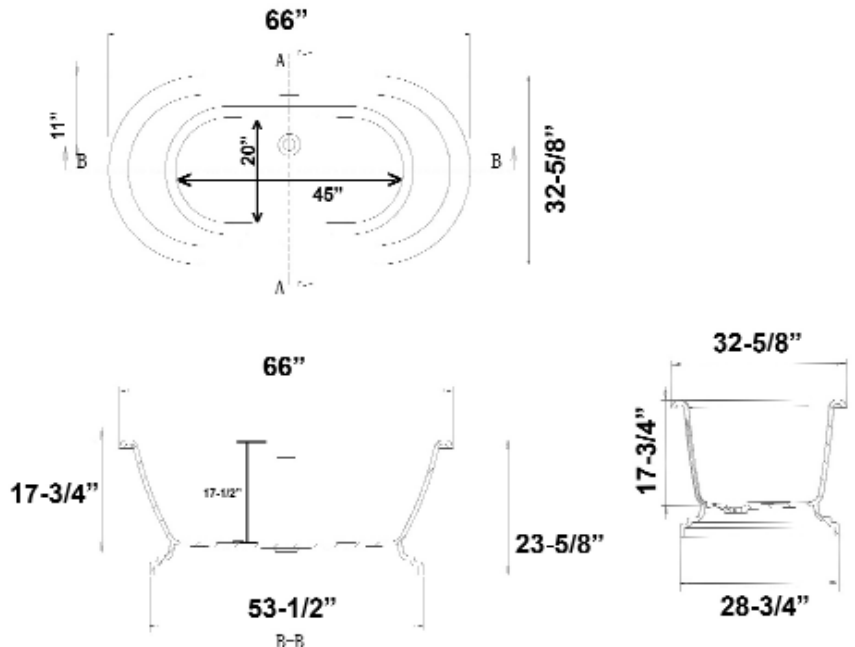

# 66" WINSLOW RESIN FREESTANDING TUB

Cat. No.  
RTDRN66B

L: 66"  
W: 32-5/8"  
H: 23-5/8"

Water depth: 17-1/2" to top of tub  
Water depth: 14-3/8" to overflow  
Overflow slot diameter: 3"  
Center drain to back of rim: 11"  
Bottom of drain to back to floor: 3-5/8"  
Bathing well to floor: 3-7/8"

Gallon Capacity: 75  
Shipping Weight: 384 lbs.  
Empty Weight: 295 lbs.  
Filled Weight: 917 lbs.

(Air jet configuration if system is added, more info on page 2.)

**Features:**

- ▶ Made of poly-resin blend that is the same color throughout
- ▶ Rim measurement: 3"
- ▶ Angle slope of tub: 22°
- ▶ Continuous rim
- ▶ Integrated base included
- ▶ Available in Matte or Gloss finish
- ▶ No faucet holes
- ▶ Built-in overflow slot
- ▶ Includes white pop-up drain
- ▶ Tub is thoroughly inspected before shipment
- ▶ **New:** Air jet system now available, more info on page 2

**Tub Colors:**

**WH** Matte White  
**WHGL** Gloss White

Dimensions of fixture are nominal and specifications subject to change without notice.