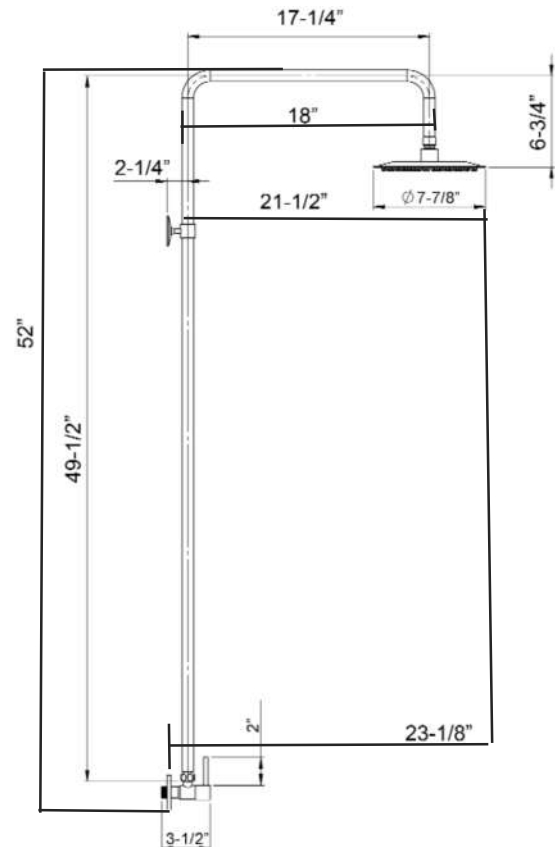

# WALL-MOUNT OUTDOOR SHOWER

Cat. No.  
OSH106-SB

Height: 52"  
Width: 7-7/8"  
Depth: 23-1/8"

## Features:

- ▶ Stainless steel construction
- ▶ Wall-mount outdoor shower
- ▶ Rainfall shower head
- ▶ Shower head swivels
- ▶ 1/2" NPT connection
- ▶ 7-7/8" Shower head diameter
- ▶ 2-1/4" Wall support brackets, assembly required
- ▶ Quarter turn ceramic disc valve
- ▶ Cold water only

## Finish:

**SB** Brushed Stainless Steel

Dimensions of fixture are nominal and may vary. Dimensions and specifications subject to change without notice.