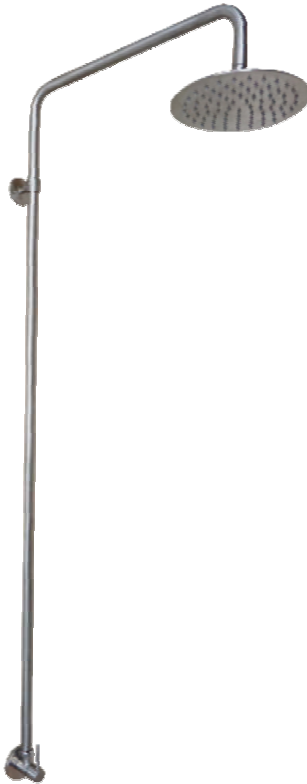

# WALL-MOUNT OUTDOOR SHOWER

Cat. No.  
OSH106-SB

Height: 52"  
Width: 7-7/8"  
Depth: 23-1/8"

## Features:

- ▶ Stainless steel construction
- ▶ Wall-mount outdoor shower
- ▶ Rainfall shower head
- ▶ Shower head swivels
- ▶ 1/2" NPT connection
- ▶ 7-7/8" Shower head diameter
- ▶ 2-1/4" Wall support brackets, assembly required
- ▶ Quarter turn ceramic disc valve
- ▶ Cold water only

## Finish:

**SB** Brushed Stainless Steel

Dimensions of fixture are nominal and may vary. Dimensions and specifications subject to change without notice.