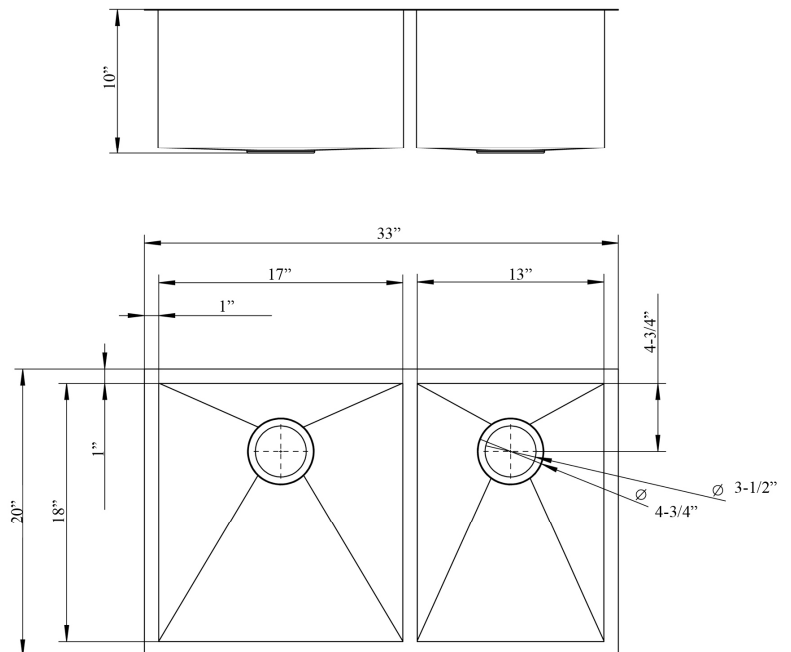

**33" KELSEY DOUBLE
BOWL UNDERMOUNT SINK**

Cat. No
KSSDB2600-SS

W: 33"
D: 20"
H: 10"

***Please do NOT cut hole without
template or actual product.**

Interior Dimensions:

Large

Basin Interior: 17" W x 18" D
Basin Depth: 9-1/2"

Small

Basin Interior: 13" W x 18" D
Basin Depth: 9-1/2"

Features:

- ▶ Solid 16 gauge, 304 grade metal construction
- ▶ Zero radius corners
- ▶ Easy maintenance with matte finish
- ▶ Mounting clips included
- ▶ Insulated for sound reduction
- ▶ Pads on all sides and bottom of sink
- ▶ Rim width is 1-1/8"
- ▶ Accommodates 3-1/2" drain
- ▶ 70/30 offset
- ▶ Wire grid available to purchase separately,
KSSDB2600-WIRE

Dimensions of fixture are nominal and may vary within the range of tolerances established by ANSI Standard A112.19.2. Dimensions and specifications subject to change without notice.