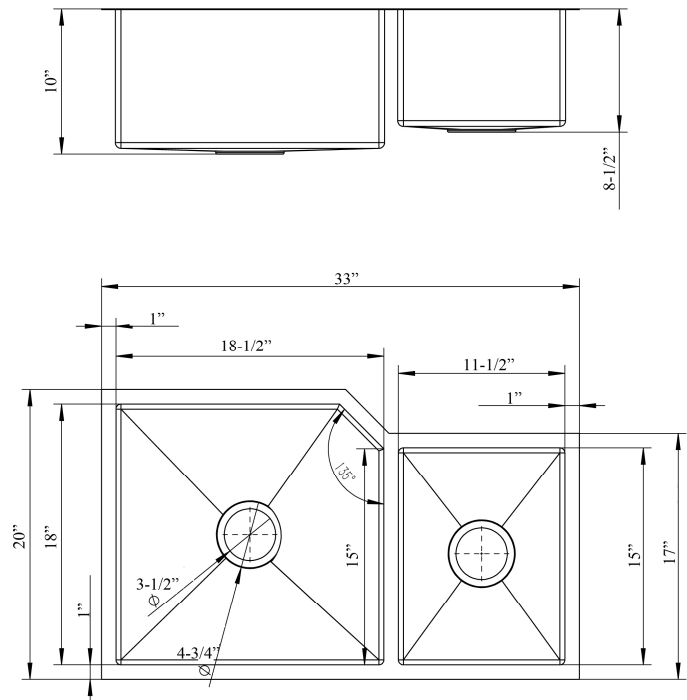

33" LAGUNA DOUBLE BOWL UNDERMOUNT SINK

Cat. No
KSSDB2580-SS

W: 33"
D: 20"
H: 10"

***Please do NOT cut hole without
template or actual product.**

Interior Dimensions:

Large

Basin Interior: 18-1/2" W x 18" D
Basin Depth: 9-1/2"

Small

Basin Interior: 11-1/2" W x 15" D
Basin Depth: 8-1/2"

Features:

- ▶ Solid 16 gauge, 304 grade metal construction
- ▶ Tight radius corners
- ▶ Easy maintenance with matte finish
- ▶ Mounting clips included
- ▶ Template is included
- ▶ Insulated for sound reduction
- ▶ Pads on all sides and bottom of sink
- ▶ Rim width is 1-1/8"
- ▶ Accommodates 3-1/2" drain
- ▶ 70/30 offset
- ▶ Wire grid available to purchase separately,
KSSDB2580-WIRE

Dimensions of fixture are nominal and may vary within the range of tolerances established by ANSI Standard A112.19.2. Dimensions and specifications subject to change without notice.