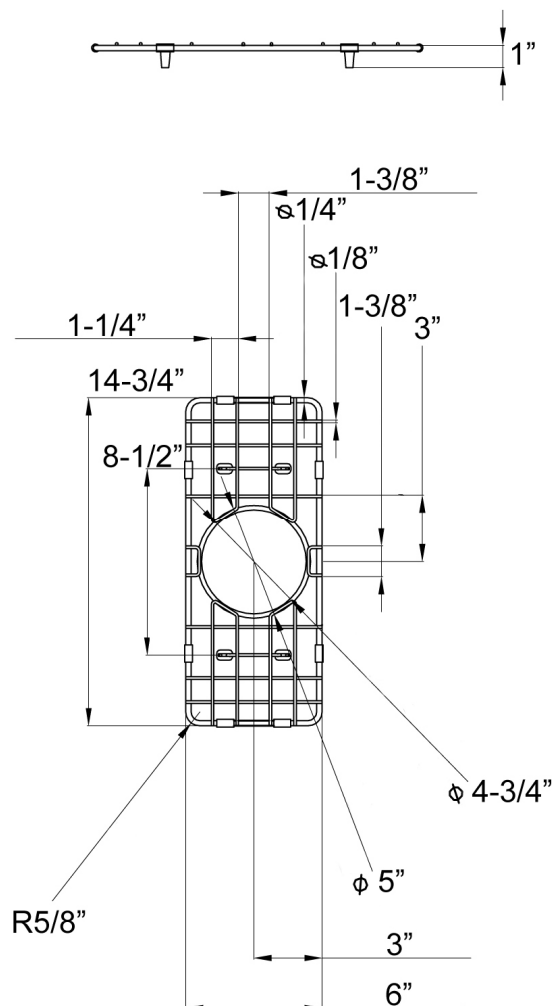

KS23 WIRE GRID

Cat. No.
KS23 WIREGRID

W: 6"
D: 14-3/4"
H: 1"

Drain Hole : 4-3/4"

Features:

- ▶ Fits bottom of KS23 undermount sink
- ▶ Rubber Feet Covers Included

Finish:
SS Stainless Steel

Dimensions and specifications subject to change without notice.