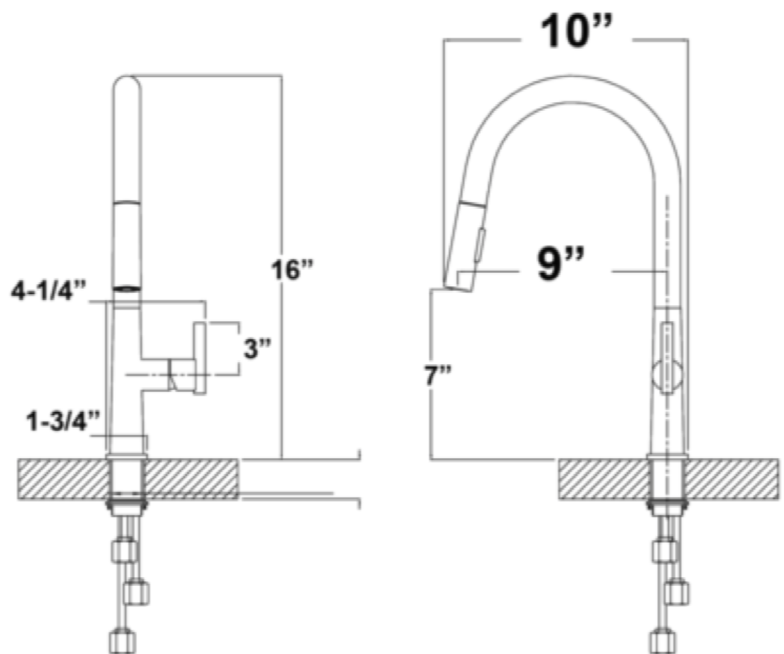

# GYPSY PULL-DOWN KITCHEN FAUCET

Cat. No.  
KFS432

W: 4-1/4"  
D: 10"  
H: 16"

## Features:

- ▶ Constructed of solid brass
- ▶ Pull down spray
- ▶ Spray head has two functions
- ▶ Includes 2 flexible hoses
- ▶ Hoses have 3/8" female connectors
- ▶ Ceramic cartridge
- ▶ Height to spout: 7"
- ▶ Spout reach: 9"
- ▶ Flow rate is 1.8 GPM at 60 psi
- ▶ Cold hose length: 24", and Hot hose length: 22"
- ▶ Connection sprayer hose: 6"

## Finishes:

**MBRG** Matte Black and Rose Gold

Dimensions of fixture are nominal and may vary. Dimensions and specifications subject to change without notice.