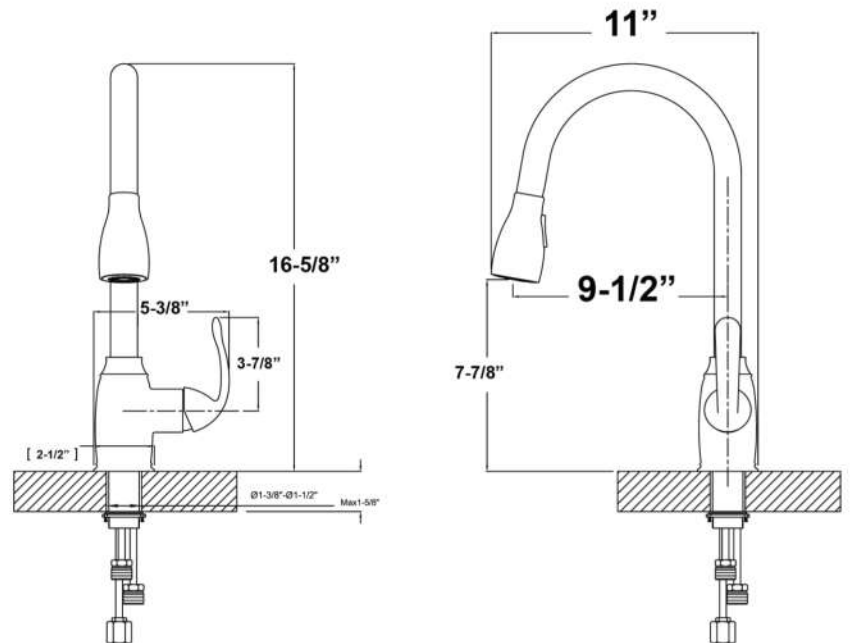

BRISTO SINGLE HANDLE KITCHEN FAUCET

Cat. No.
KFS409-L4

L: 5-³/₈"
W: 11"
H: 16-⁵/₈"

Features:

- ▶ Constructed of solid brass
- ▶ Gooseneck spout
- ▶ Magnetic pull down spray
- ▶ Includes 2 braided hoses
- ▶ Hoses have 3/8" female connectors
- ▶ Ceramic disc cartridges
- ▶ Height to spout 7-⁷/₈"
- ▶ Spout reach 9-¹/₂"
- ▶ Flow rate is 1.8 GPM at 60 psi

Finishes:

- CP** Polished Chrome
BN Brushed Nickel
ORB Oil Rubbed Bronze

Dimensions of fixture are nominal and may vary. Dimensions and specifications subject to change without notice.