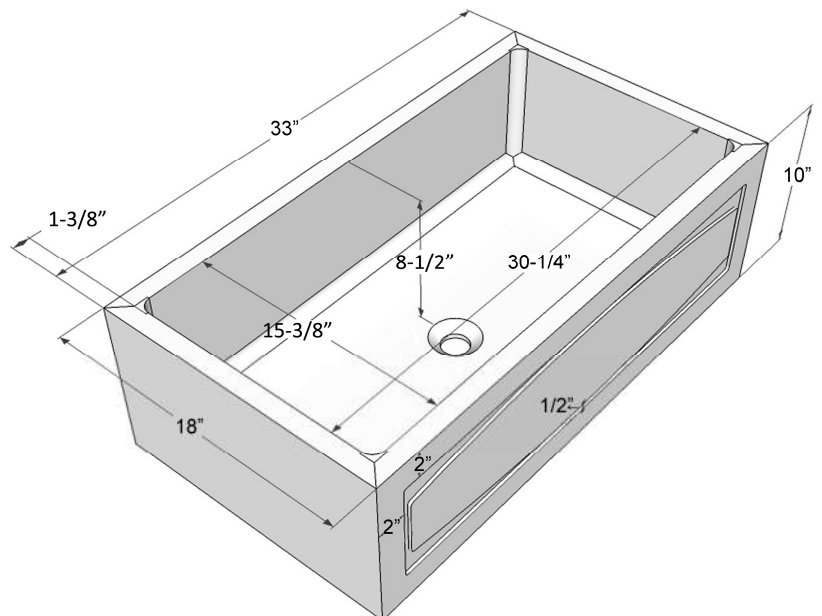

Dimensions of fixture are nominal and may vary. Dimensions and specifications subject to change without notice.